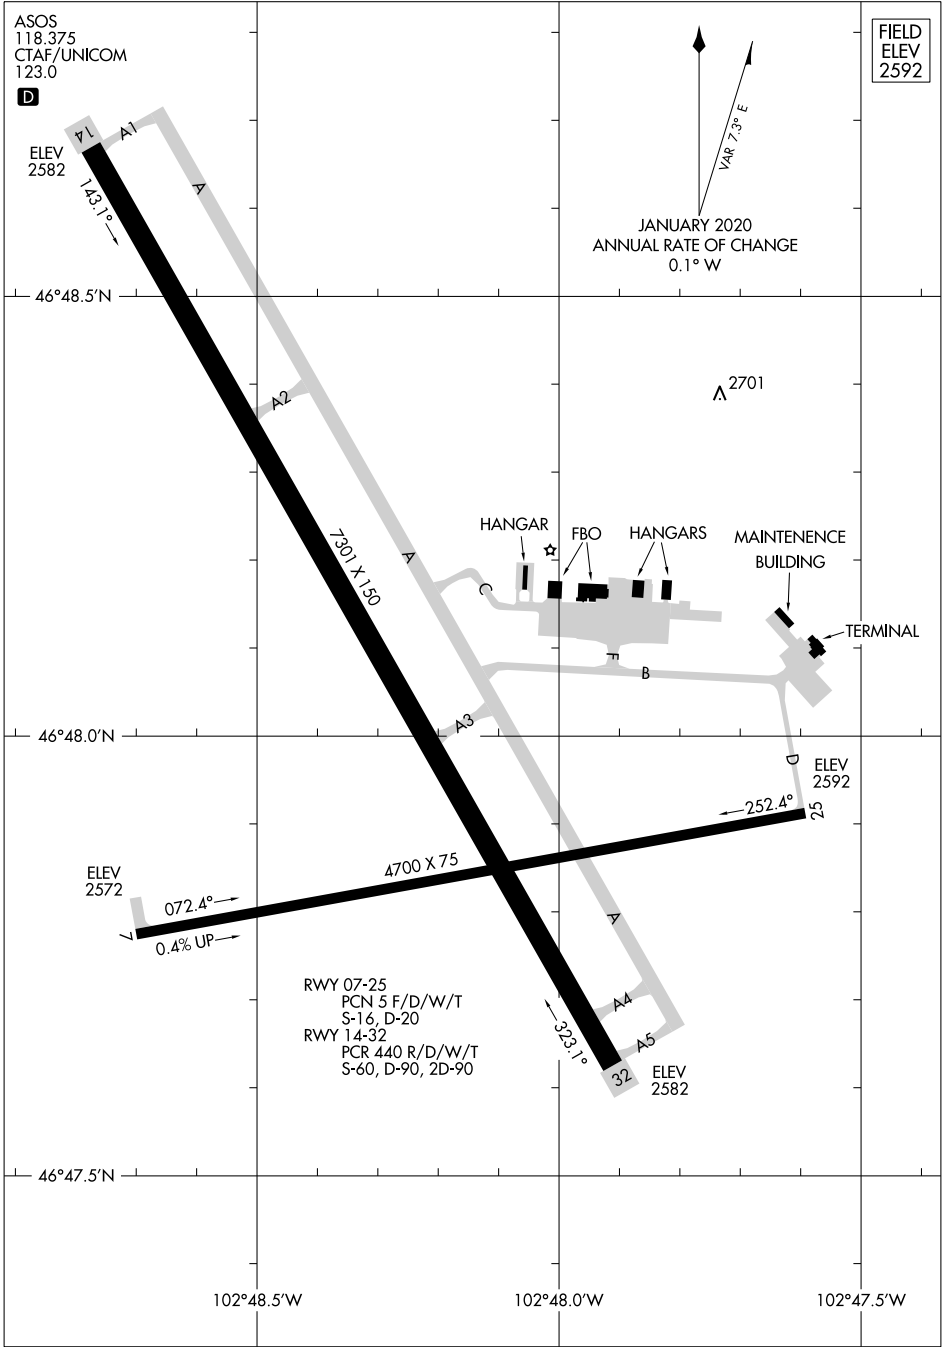

24361

AIRPORT DIAGRAM

DICKINSON/THEODORE ROOSEVELT RGNL (DIK)
AL-120 (FAA)
DICKINSON, NORTH DAKOTA

ASOS
118.375
CTAF/UNICOM
123.0

D

FIELD
ELEV
2592

NC-1, 20 FEB 2025 to 20 MAR 2025

NC-1, 20 FEB 2025 to 20 MAR 2025

AIRPORT DIAGRAM

24361

DICKINSON, NORTH DAKOTA
DICKINSON/THEODORE ROOSEVELT RGNL (DIK)