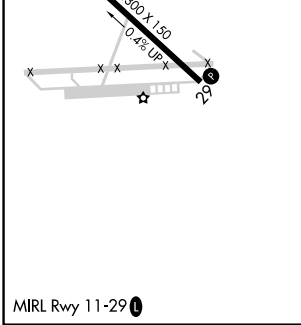

APP CRS	Rwy Idg	N/A
117°	TDZE	N/A
	Apt Elev	1763

RNAV (GPS)-C

BOWERS FLD (ELN)

⚠ DME/DME RNP-0.3 NA. When local altimeter setting not received, use Pangborn Memorial altimeter setting: Increase all MDA 140 feet; increase Cats B/C visibility ¼ SM.

⚠ MISSED APPROACH: Climb to 2700 then climbing right turn to 5500 direct GEBTE and on track 175° to SELAH and hold.

ASOS 118.375	SEATTLE CENTER 132.6 269.35	UNICOM 123.0 (CTAF) 0
------------------------	---------------------------------------	---------------------------------