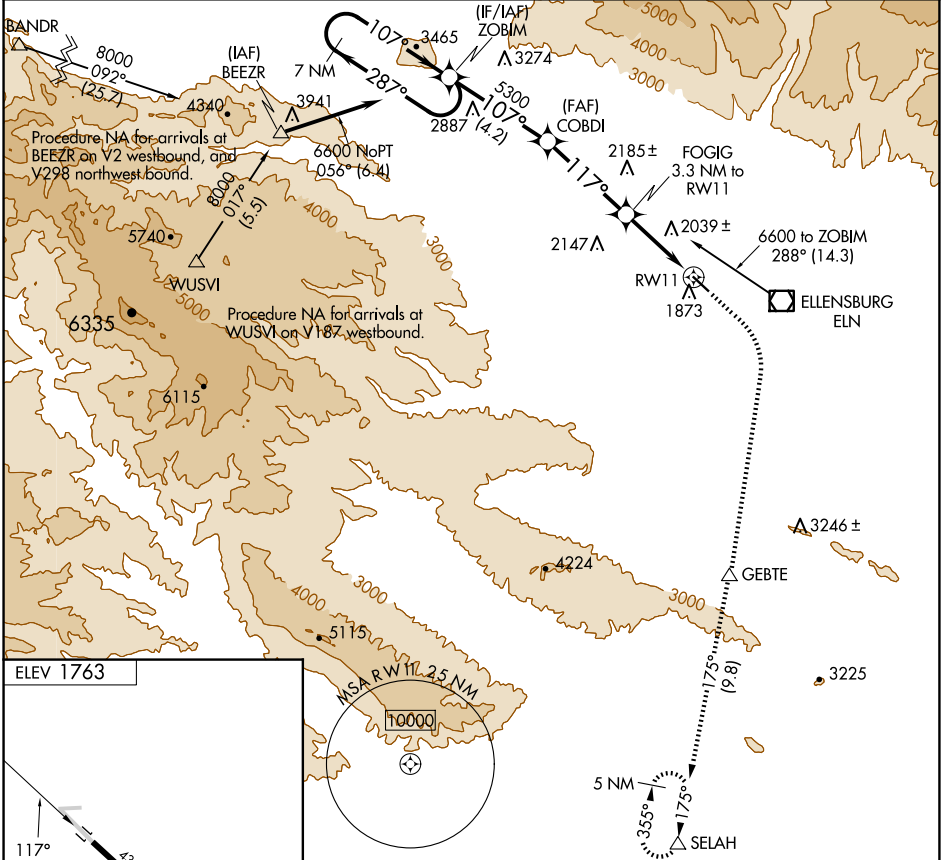

APP CRS	Rwy Idg	N/A
117°	TDZE	N/A
	Apt Elev	1763

RNAV (GPS)-C

BOWERS FLD (ELN)

⚠ DME/DME RNP-0.3 NA. When local altimeter setting not received, use Pangborn Memorial altimeter setting: Increase all MDA 140 feet; increase Cats B/C visibility ¼ SM.

⚠ MISSED APPROACH: Climb to 2700 then climbing right turn to 5500 direct GEBTE and on track 175° to SELAH and hold.

ASOS 118.375	SEATTLE CENTER 132.6 269.35	UNICOM 123.0 (CTAF) 0
------------------------	---------------------------------------	---------------------------------

CATEGORY	A	B	C	D
CIRCLING	2660-1¼	897 (900-1¼)	2660-2¾ 897 (900-2¾)	2760-3 997 (1000-3)

NW-1, 20 FEB 2025 to 20 MAR 2025

NW-1, 20 FEB 2025 to 20 MAR 2025