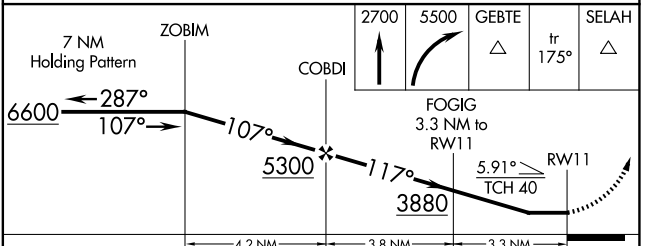

APP CRS	Rwy Idg	N/A
117°	TDZE	N/A
	Apt Elev	1763

RNAV (GPS)-C

BOWERS FLD (ELN)

⚠ DME/DME RNP-0.3 NA. When local altimeter setting not received, use Pangborn Memorial altimeter setting: Increase all MDA 140 feet; increase Cats B/C visibility ¼ SM.

⚠ MISSED APPROACH: Climb to 2700 then climbing right turn to 5500 direct GEBTE and on track 175° to SELAH and hold.

ASOS 118.375	SEATTLE CENTER 132.6 269.35	UNICOM 123.0 (CTAF) 0
------------------------	---------------------------------------	---------------------------------

CATEGORY	A	B	C	D
CIRCLING	2660-1¼	897 (900-1¼)	2660-2¾ 897 (900-2¾)	2760-3 997 (1000-3)

NW-1, 20 FEB 2025 to 20 MAR 2025

NW-1, 20 FEB 2025 to 20 MAR 2025