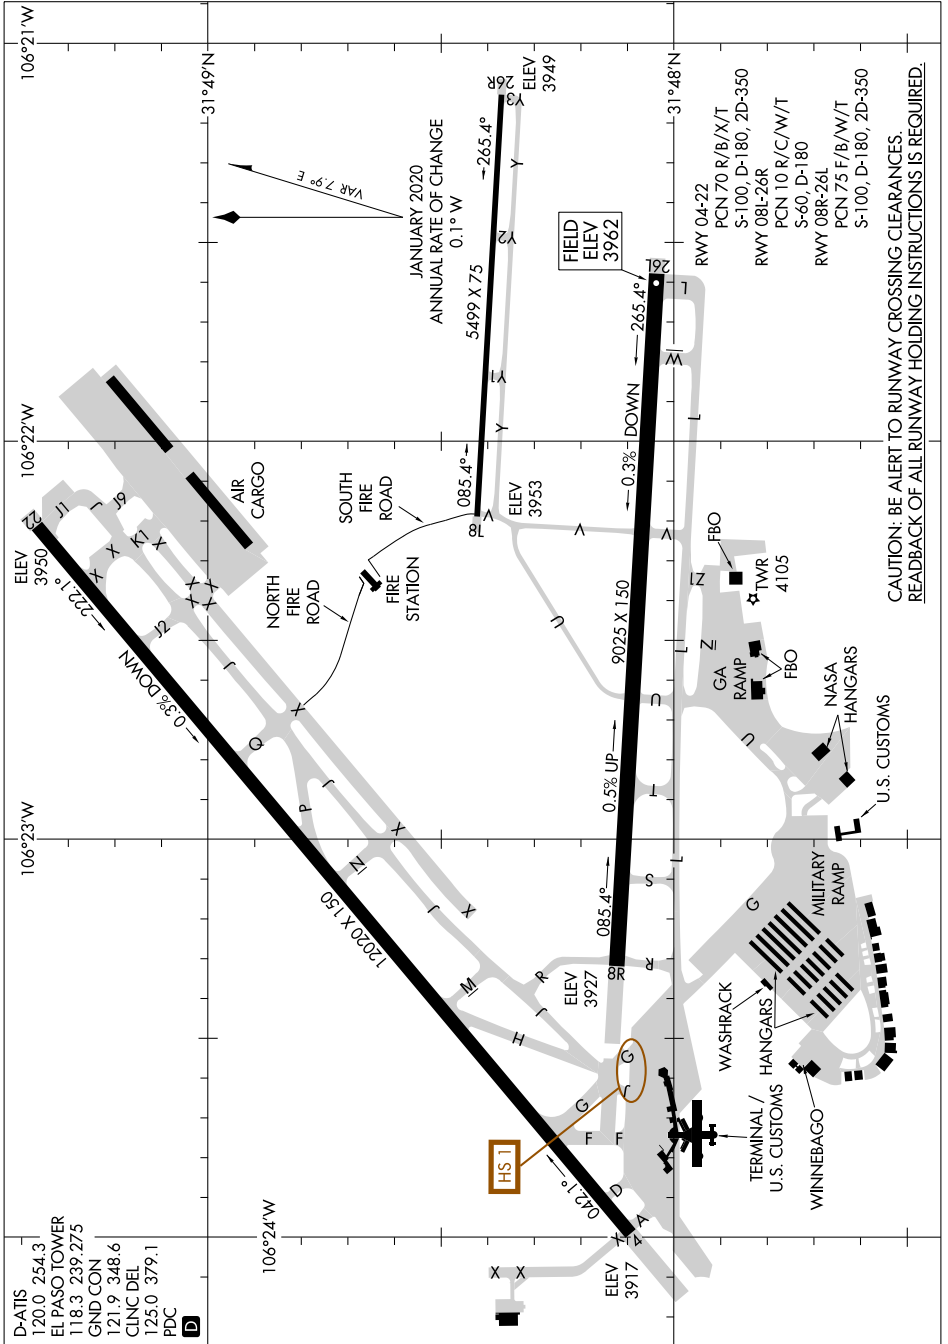

AIRPORT DIAGRAM

AL-134 (FAA)

EL PASO INTL (ELP)
EL PASO, TEXAS

SC-3, 20 FEB 2025 to 20 MAR 2025

CAUTION: BE ALERT TO RUNWAY CROSSING CLEARANCES.
READBACK OF ALL RUNWAY HOLDING INSTRUCTIONS IS REQUIRED.

SC-3, 20 FEB 2025 to 20 MAR 2025