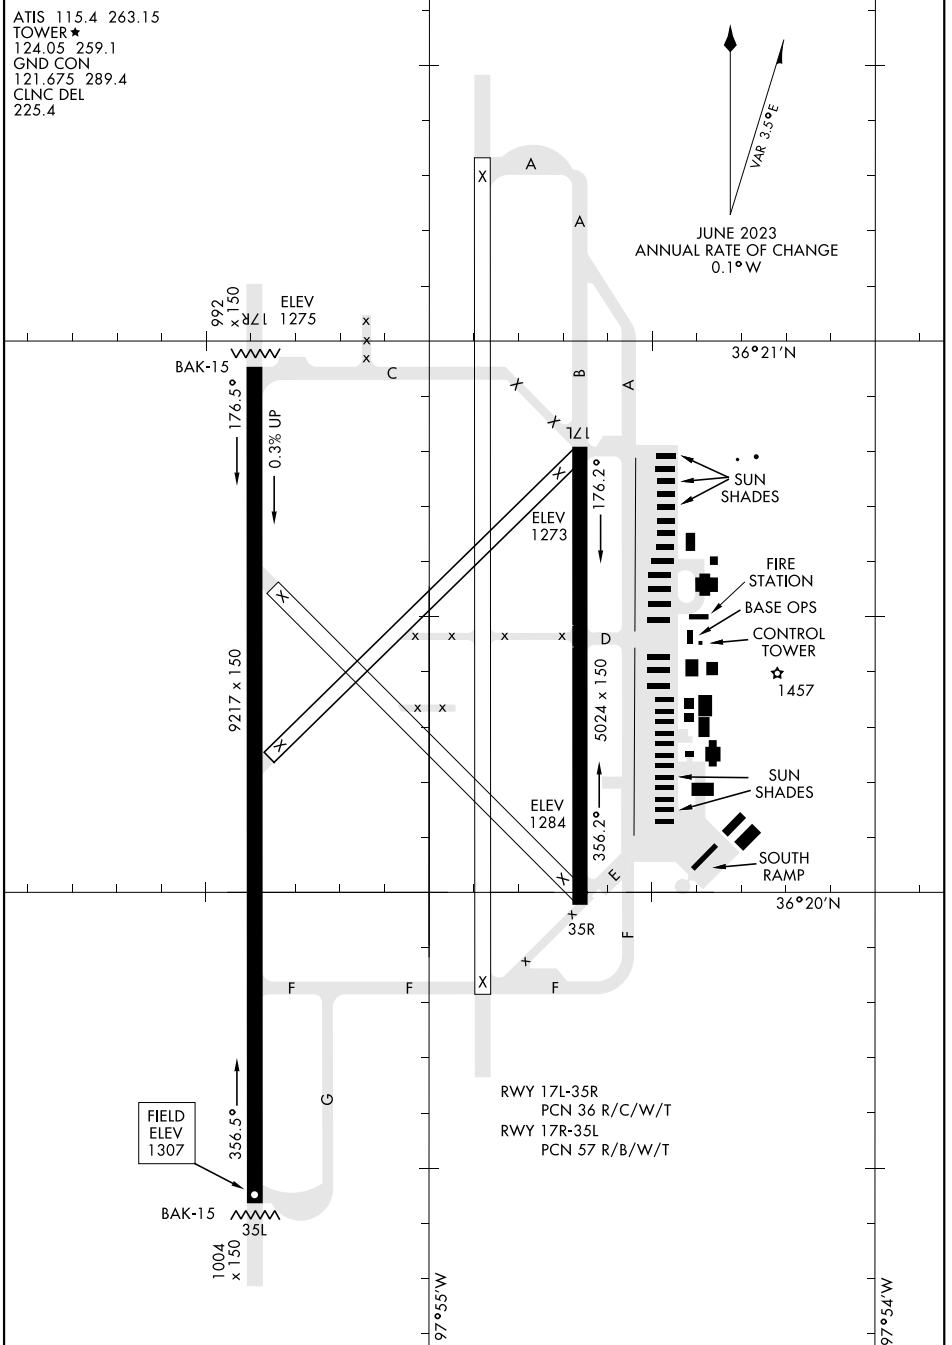

# AIRPORT DIAGRAM

AL-135 [USAF]

VANCE AFB (KEND)

ENID, OKLAHOMA

ATIS 115.4 263.15  
 TOWER ★  
 124.05 259.1  
 GND CON  
 121.675 289.4  
 CLNC DEL  
 225.4

SC-1, 20 FEB 2025 to 20 MAR 2025

SC-1, 20 FEB 2025 to 20 MAR 2025

RWY 17L-35R  
 PCN 36 R/C/W/T  
 RWY 17R-35L  
 PCN 57 R/B/W/T

# AIRPORT DIAGRAM

ENID, OKLAHOMA  
VANCE AFB (KEND)