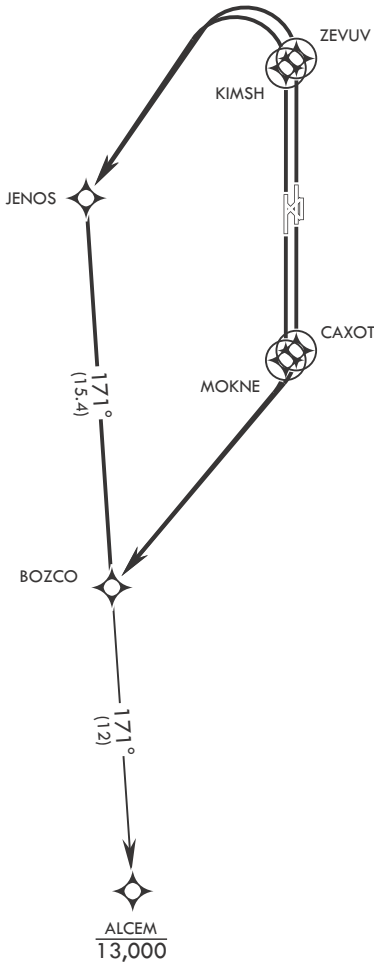

25051

(USAF)

VANCE AFB (KEND)

BOZCO ONE DEPARTURE (RNAV)

ENID, OKLAHOMA

RNAV1-GPS

ATIS *
 115.4 263.15
 CLNC DEL
 225.4
 GND CON
 121.675 289.4
 TOWER *
 124.05 259.1
 DEP CON
 120.525 306.3

TOP ALTITUDE:
13,000

1677

DEPARTURE ROUTE DESCRIPTION

TAKEOFF RWY 17C: Climb direct CAXOT, then right turn direct BOZCO, thence...

TAKEOFF RWY 17R: Climb direct MOKNE, then right turn direct BOZCO, thence...

TAKEOFF RWY 35C: Climb direct ZEVUV, then left turn direct JENOS, then track 171° to BOZCO, thence...

TAKEOFF RWY 35L: Climb direct KIMSH, then left turn direct JENOS, then track 171° to BOZCO, thence...

ALCEM TRANSITION (BOZCO1.ALCEM): ...from over BOZCO climbing track 171° to cross ALCEM at or below 13,000.