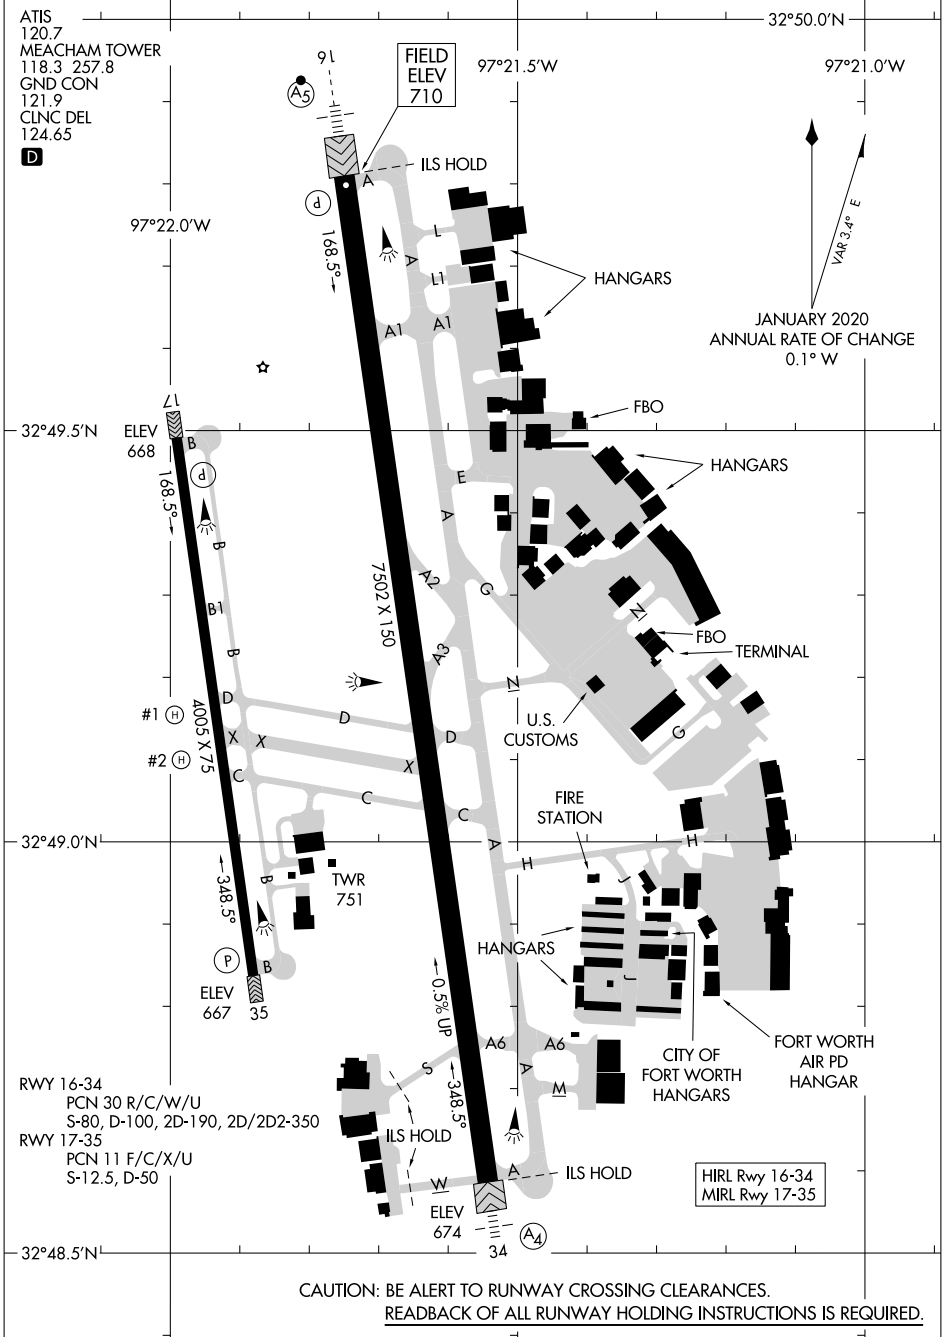

25051

AIRPORT DIAGRAM

AL-159 (FAA)

FORT WORTH MEACHAM INTL (F'TW)
FORT WORTH, TEXAS

SC-2, 20 FEB 2025 to 20 MAR 2025

SC-2, 20 FEB 2025 to 20 MAR 2025

AIRPORT DIAGRAM

25051

FORT WORTH, TEXAS
FORT WORTH MEACHAM INTL (F'TW)