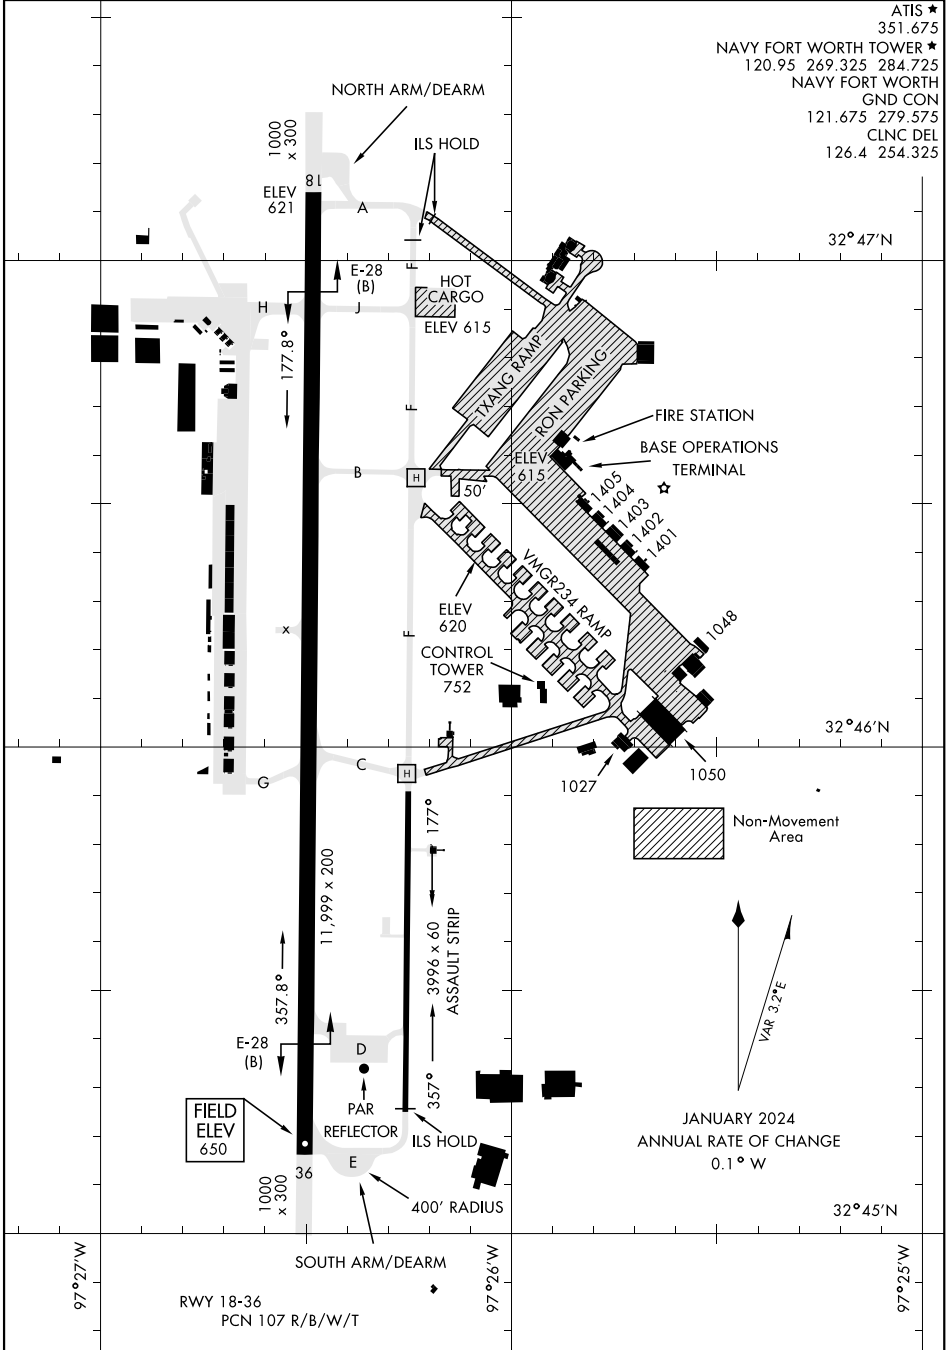

AIRPORT DIAGRAM

FORT WORTH NAS JRB (CARSWELL FLD) (KNFW)

FORT WORTH, TEXAS

[USN]

SC-2, 20 FEB 2025 to 20 MAR 2025

SC-2, 20 FEB 2025 to 20 MAR 2025

AIRPORT DIAGRAM

FORT WORTH, TEXAS

FORT WORTH NAS JRB (CARSWELL FLD) (KNFW)