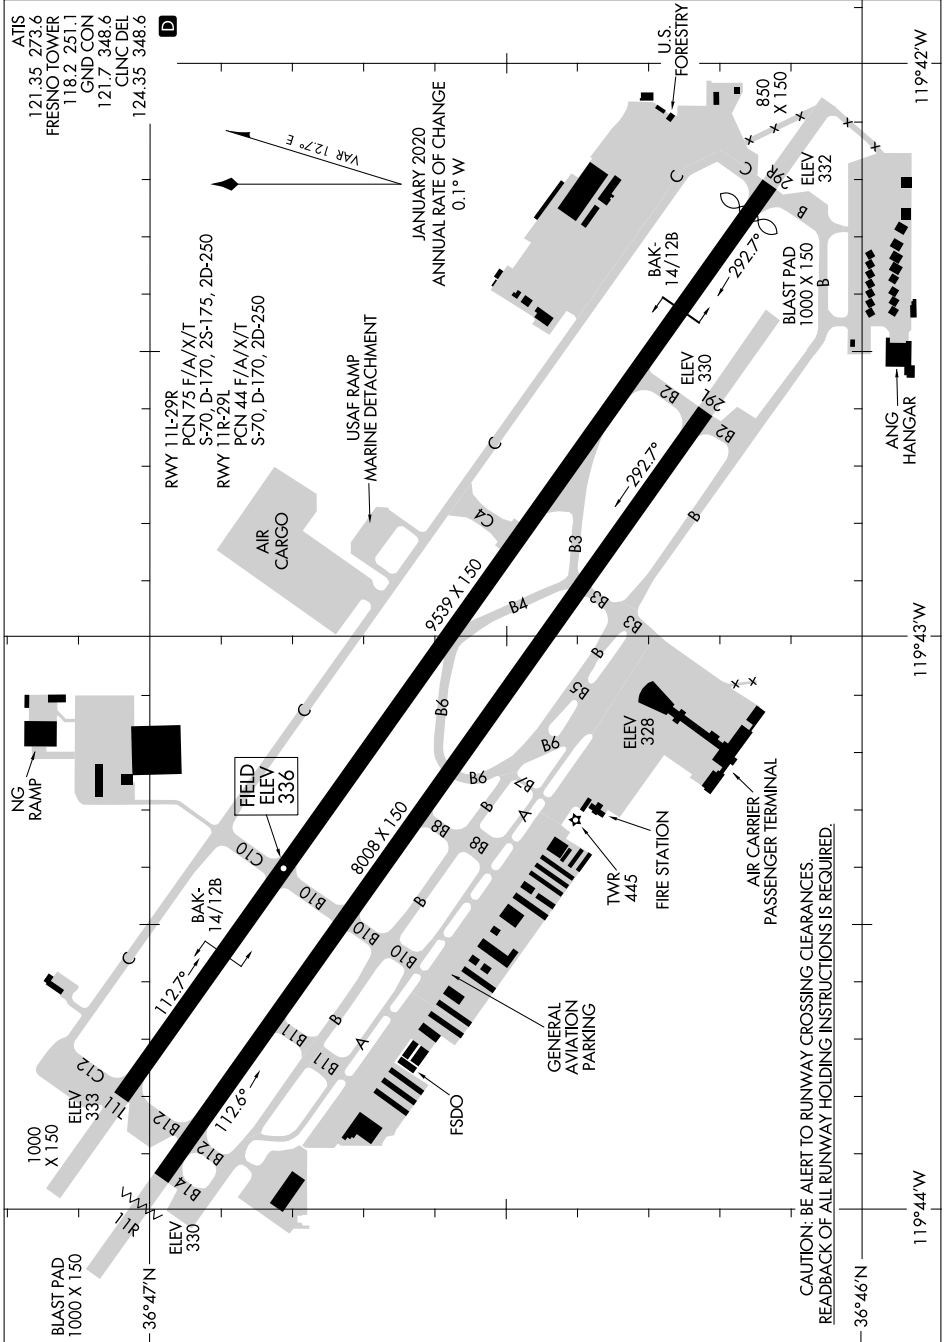

# AIRPORT DIAGRAM

AL-162 (FAA)

FRESNO YOSEMITE INTL (FAT)  
FRESNO, CALIFORNIA

SW-2, 20 FEB 2025 to 20 MAR 2025

SW-2, 20 FEB 2025 to 20 MAR 2025

# AIRPORT DIAGRAM

FRESNO, CALIFORNIA  
FRESNO YOSEMITE INTL (FAT)

CAUTION: BE ALERT TO RUNWAY CROSSING CLEARANCES.  
READBACK OF ALL RUNWAY HOLDING INSTRUCTIONS IS REQUIRED.