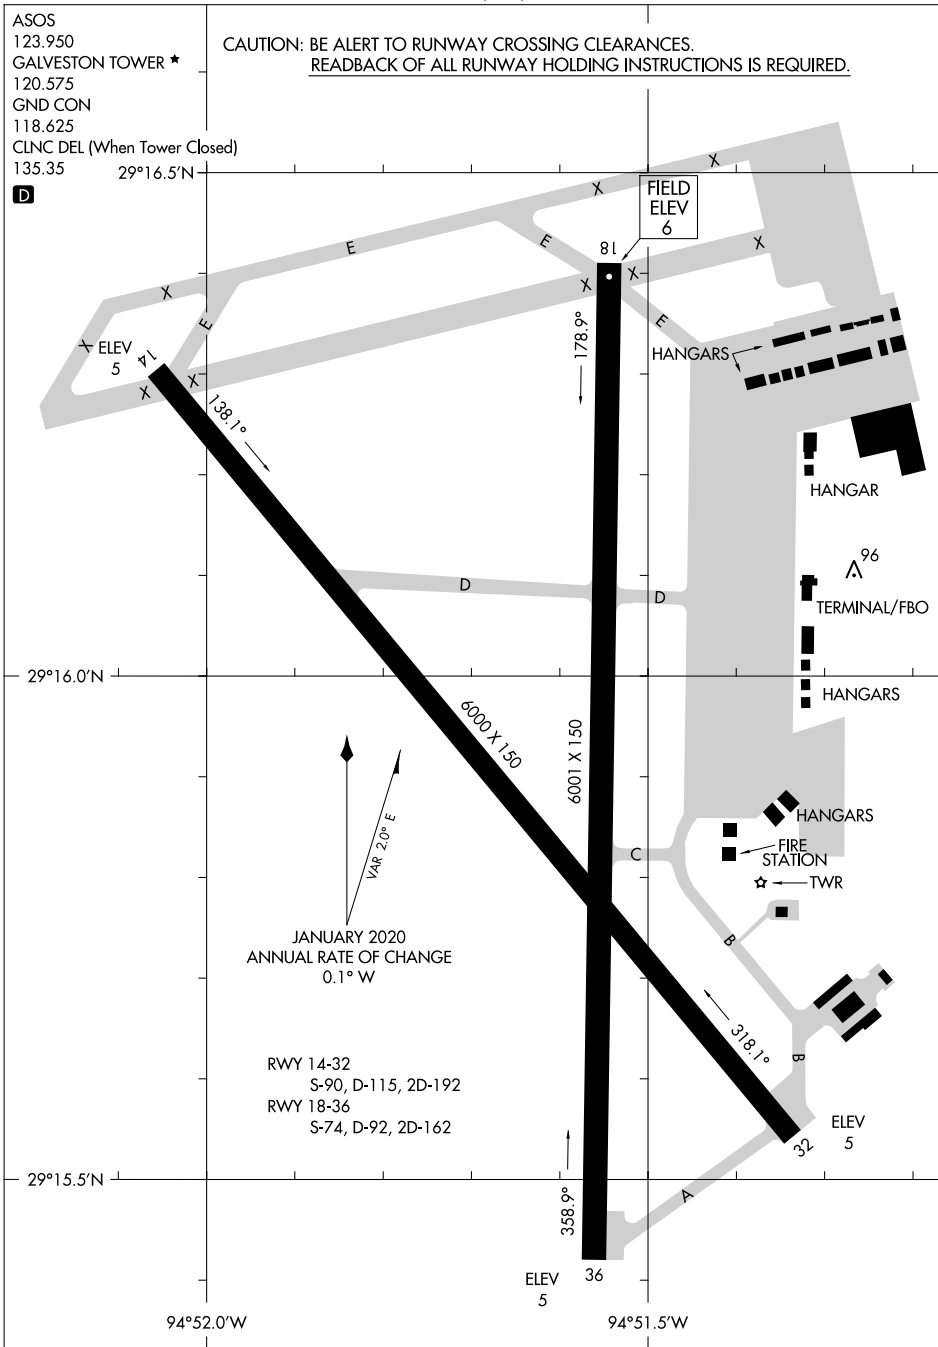

22307

AIRPORT DIAGRAM

SCHOLES INTL AT GALVESTON (GLS)
GALVESTON, TEXAS

AL-164 (FAA)

ASOS
123.950
GALVESTON TOWER ★
120.575
GND CON
118.625
CLNC DEL (When Tower Closed)
135.35 29°16.5'N

CAUTION: BE ALERT TO RUNWAY CROSSING CLEARANCES.
READBACK OF ALL RUNWAY HOLDING INSTRUCTIONS IS REQUIRED.

D

SC-5, 20 FEB 2025 to 20 MAR 2025

SC-5, 20 FEB 2025 to 20 MAR 2025

AIRPORT DIAGRAM

22307

SCHOLES INTL AT GALVESTON (GLS)
GALVESTON, TEXAS