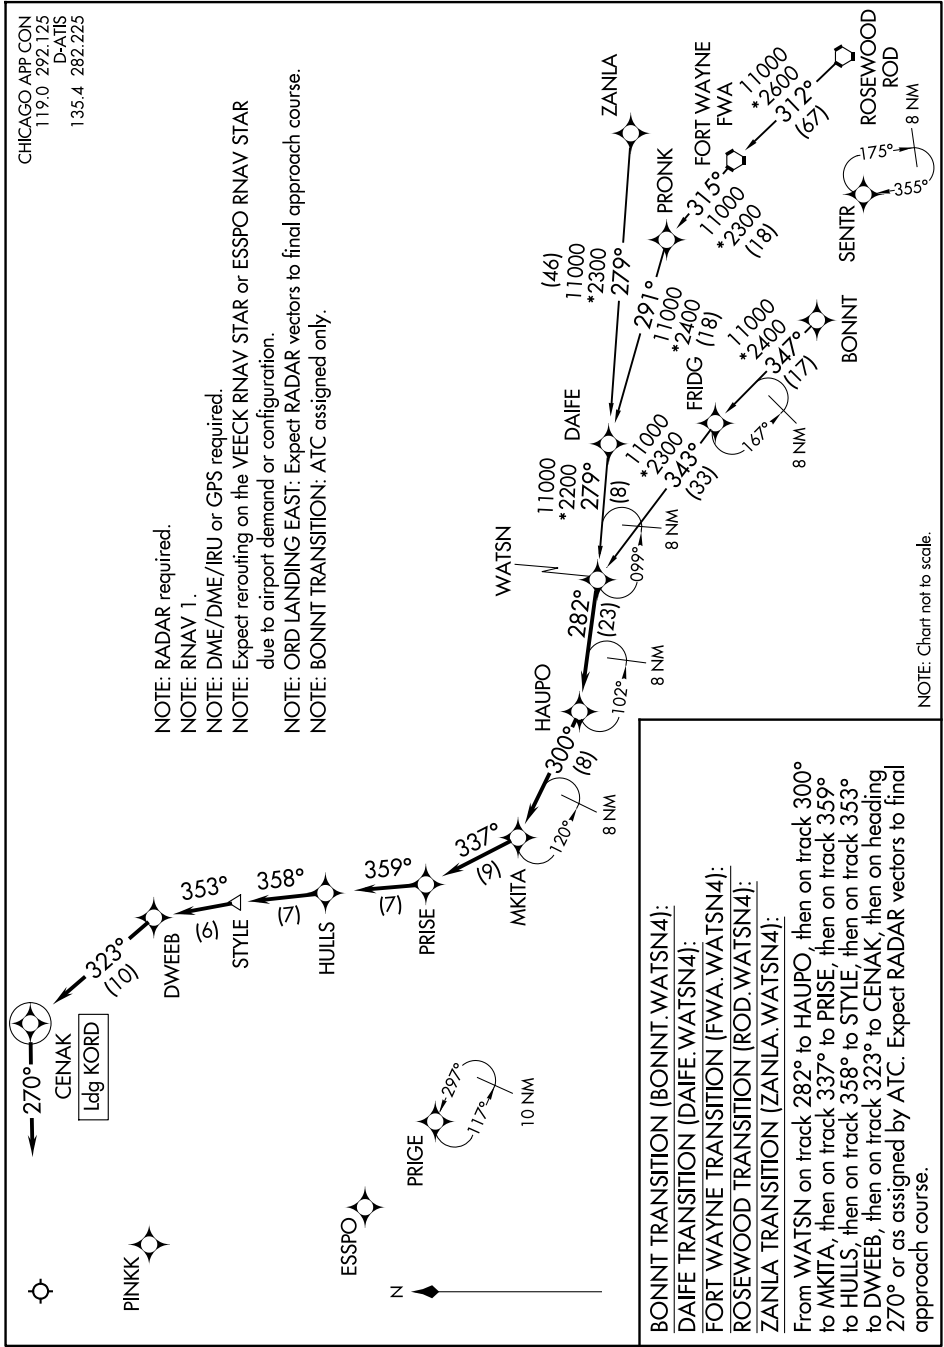

WATSN FOUR ARRIVAL (RNAV)

CHICAGO APP CON
119.0 292.125
D-ATIS
135.4 282.225

- NOTE: RADAR required.
- NOTE: RNAV 1.
- NOTE: DME/DME/IRU or GPS required.
- NOTE: Expect rerouting on the VEECK RNAV STAR or ESSPO RNAV STAR due to airport demand or configuration.
- NOTE: ORD LANDING EAST: Expect RADAR vectors to final approach course.
- NOTE: BONNT TRANSITION: ATC assigned only.

EC-3, 20 FEB 2025 to 20 MAR 2025

NOTE: Chart not to scale.

EC-3, 20 FEB 2025 to 20 MAR 2025

WATSN FOUR ARRIVAL (RNAV)