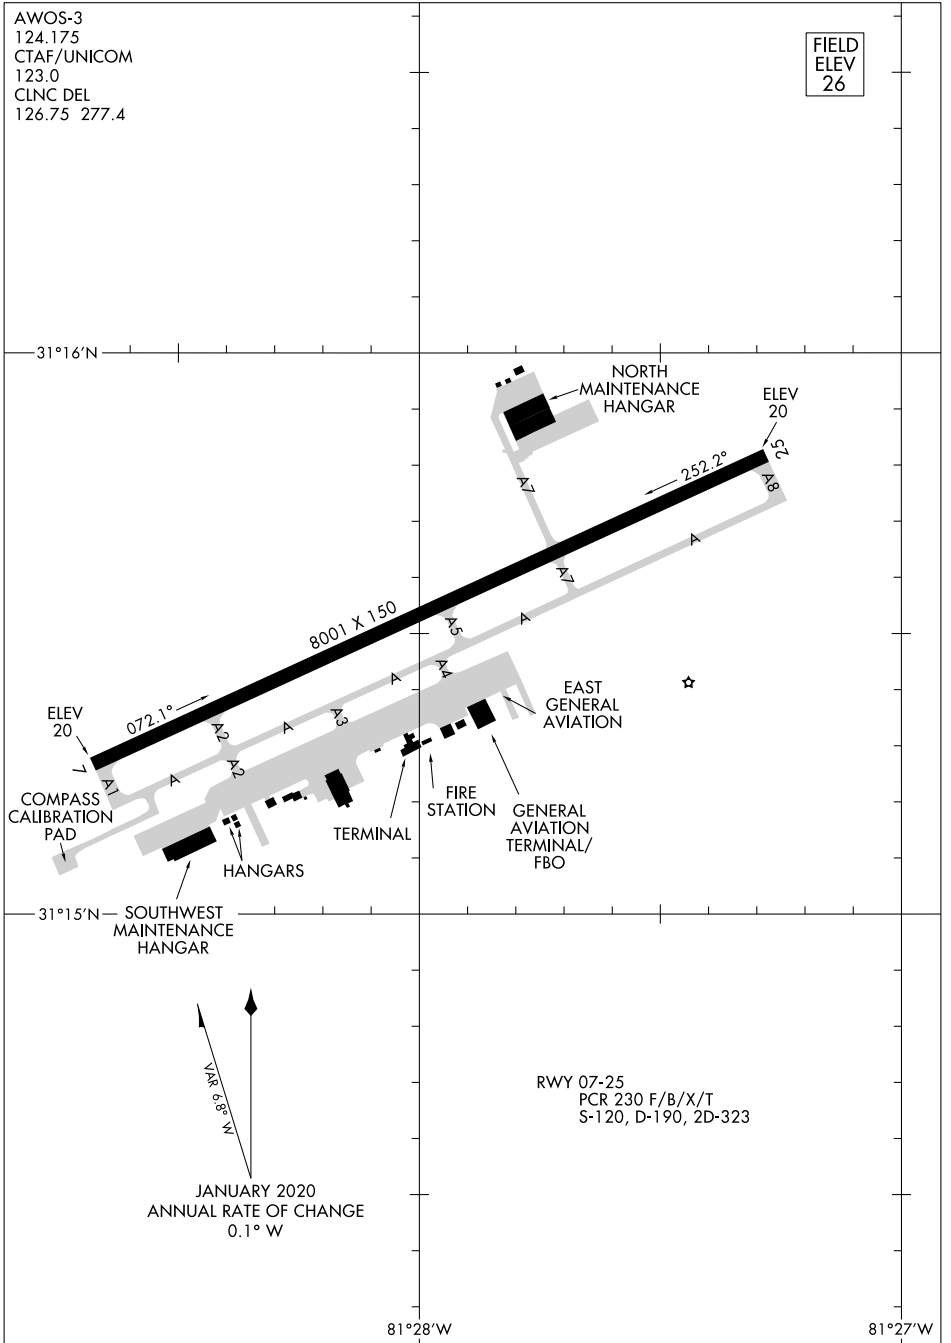

24361

AIRPORT DIAGRAM

BRUNSWICK GOLDEN ISLES (BQK)

BRUNSWICK, GEORGIA

AL-167 (FAA)

AWOS-3
124.175
CTAF/UNICOM
123.0
CLNC DEL
126.75 277.4

FIELD
ELEV
26

SE-4, 20 FEB 2025 to 20 MAR 2025

SE-4, 20 FEB 2025 to 20 MAR 2025

AIRPORT DIAGRAM

24361

BRUNSWICK, GEORGIA

BRUNSWICK GOLDEN ISLES (BQK)