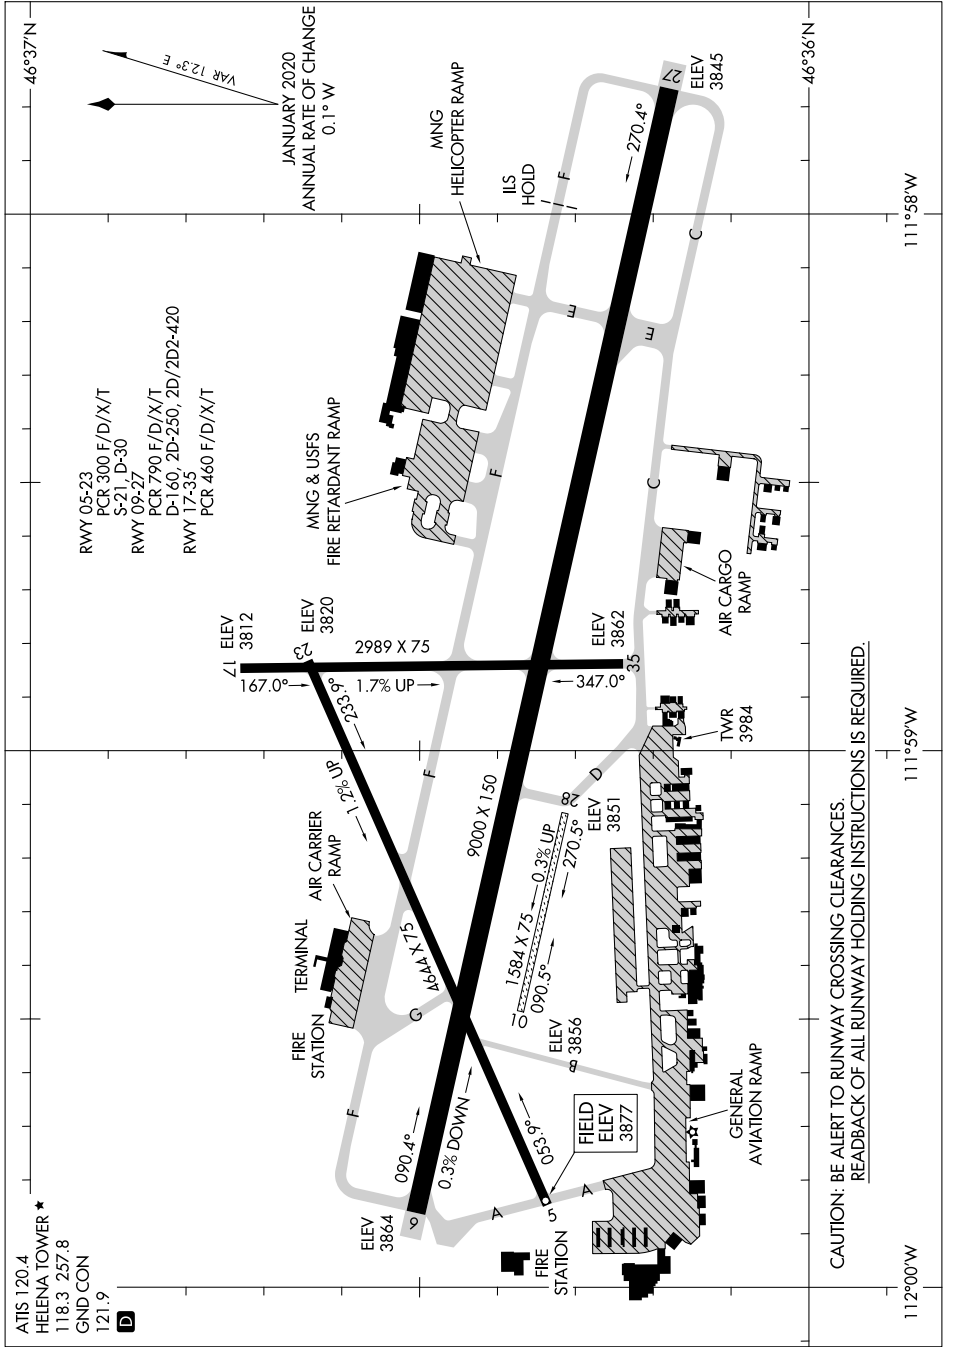

AIRPORT DIAGRAM

AL-192 (FAA)

HELENA RGNL (HLN)
HELENA, MONTANA

NW-1, 20 FEB 2025 to 20 MAR 2025

CAUTION: BE ALERT TO RUNWAY CROSSING CLEARANCES.
READBACK OF ALL RUNWAY HOLDING INSTRUCTIONS IS REQUIRED.

NW-1, 20 FEB 2025 to 20 MAR 2025

AIRPORT DIAGRAM

HELENA, MONTANA
HELENA RGNL (HLN)