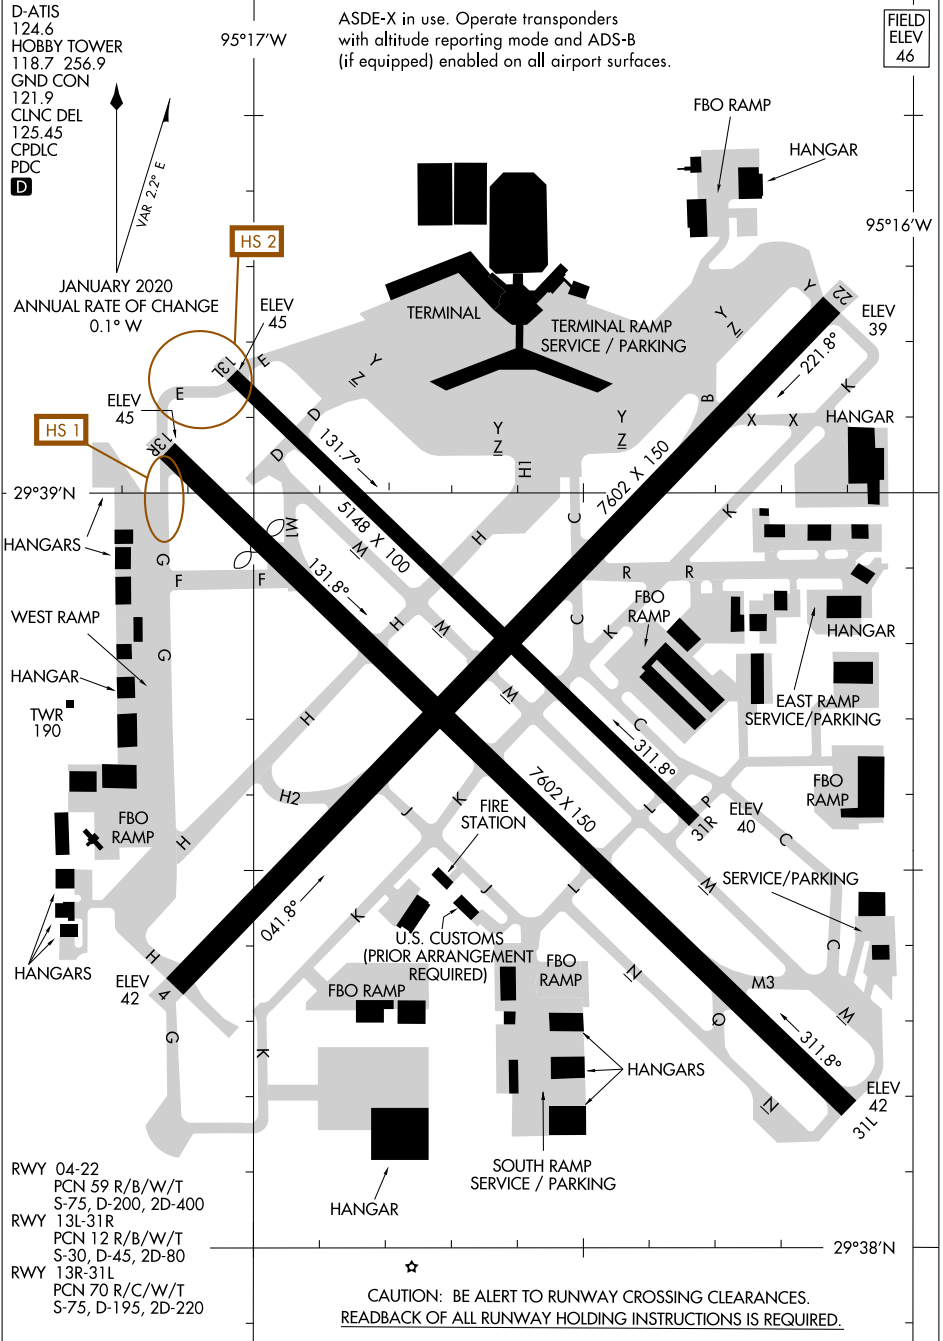

# AIRPORT DIAGRAM

AL-198 (FAA)

WILLIAM P HOBBY (HOU)  
HOUSTON, TEXAS

D-ATIS  
124.6  
HOBBY TOWER  
118.7 256.9  
GND CON  
121.9  
CLNC DEL  
125.45  
CPDLC  
PDC

ASDE-X in use. Operate transponders  
with altitude reporting mode and ADS-B  
(if equipped) enabled on all airport surfaces.

FIELD  
ELEV  
46

SC-5, 20 FEB 2025 to 20 MAR 2025

SC-5, 20 FEB 2025 to 20 MAR 2025

CAUTION: BE ALERT TO RUNWAY CROSSING CLEARANCES.  
READEBACK OF ALL RUNWAY HOLDING INSTRUCTIONS IS REQUIRED.

# AIRPORT DIAGRAM

HOUSTON, TEXAS  
WILLIAM P HOBBY (HOU)