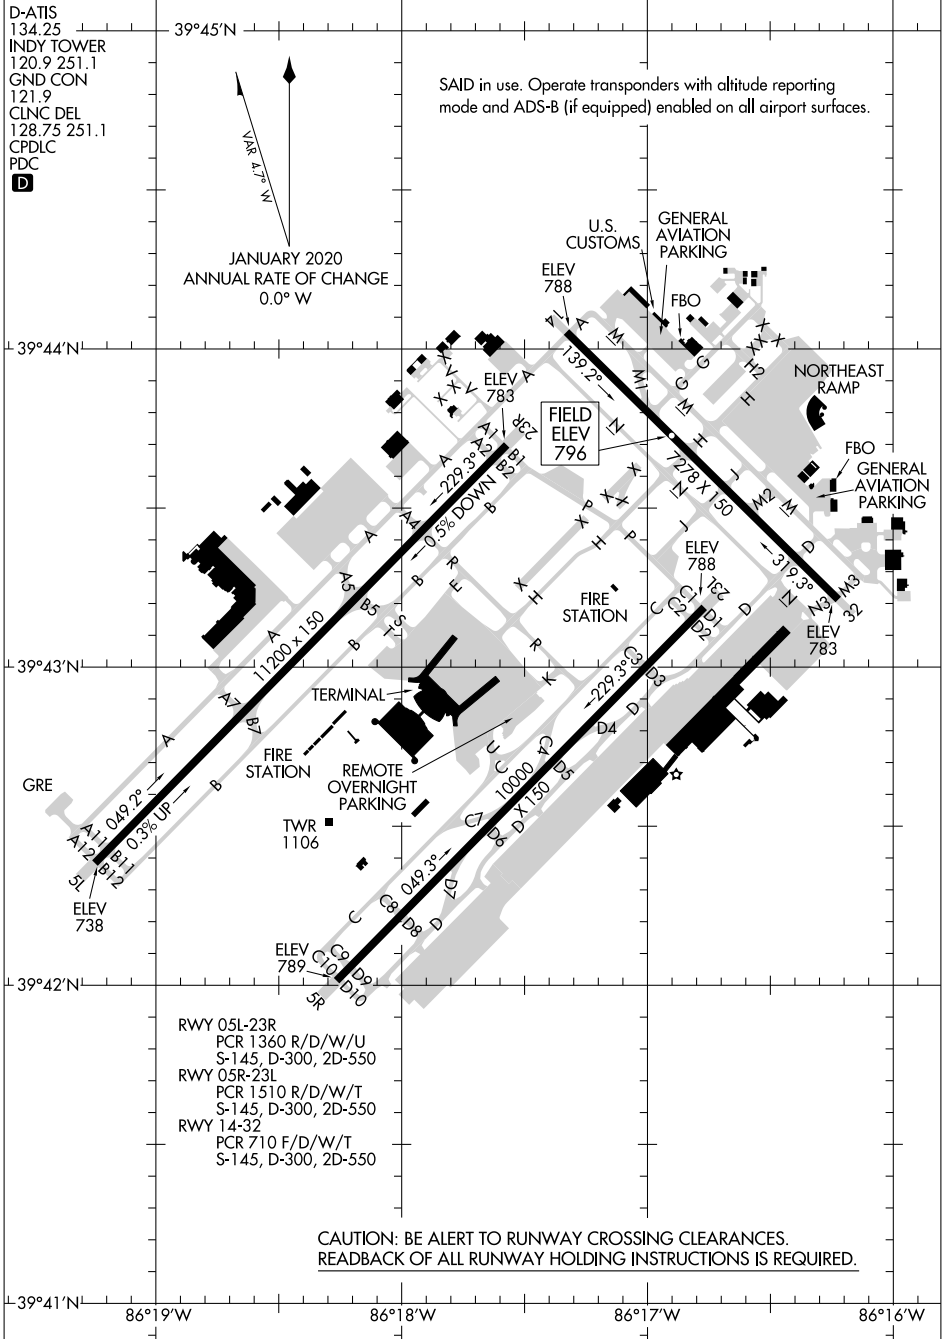

AIRPORT DIAGRAM

AL-203 (FAA)

INDIANAPOLIS INTL (IND)
INDIANAPOLIS, INDIANA

EC-2, 20 FEB 2025 to 20 MAR 2025

EC-2, 20 FEB 2025 to 20 MAR 2025