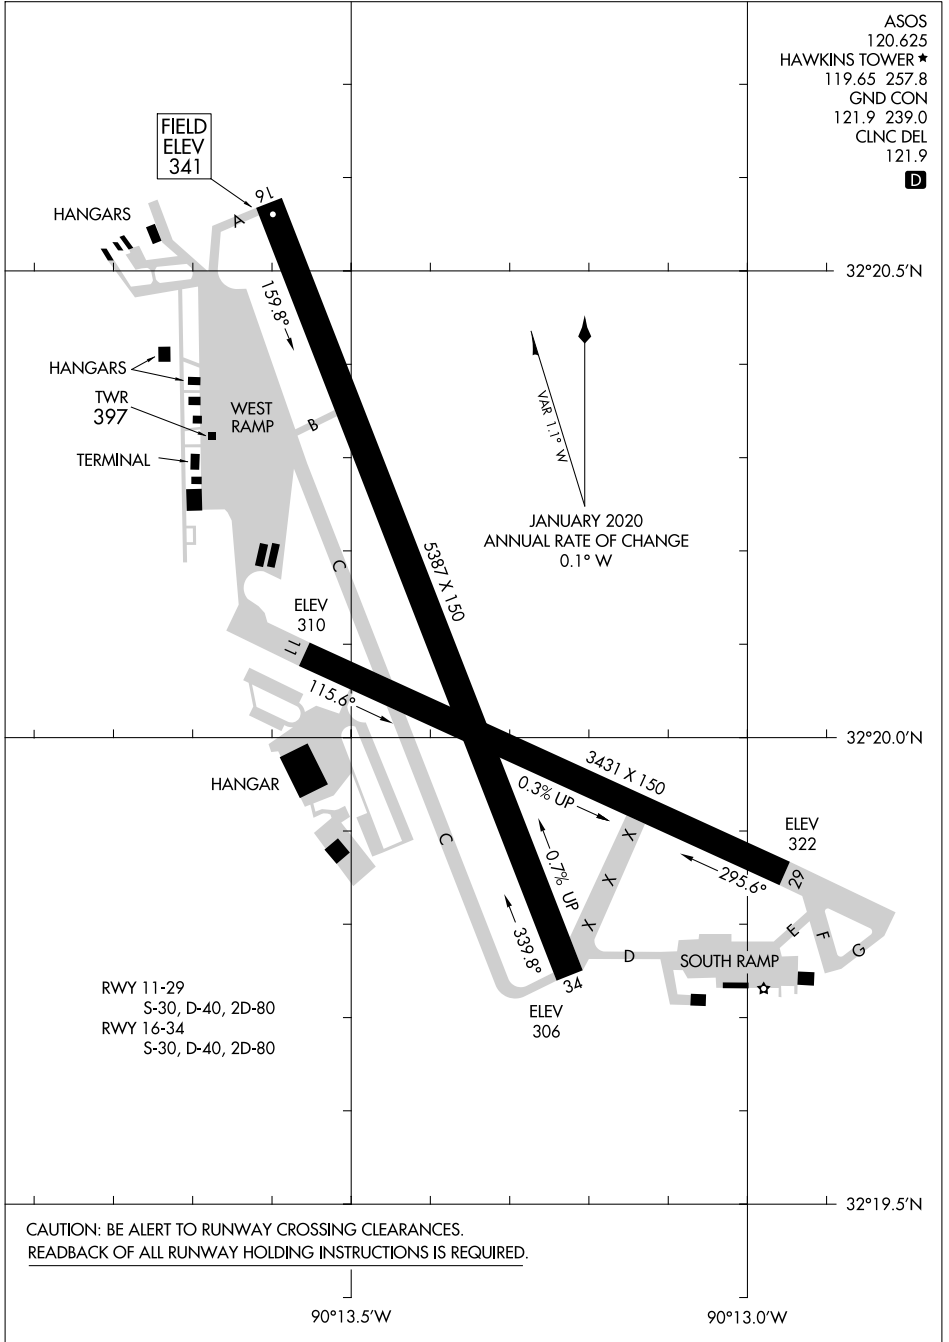

AIRPORT DIAGRAM

AL-206 (FAA)

HAWKINS FLD (HKS)
JACKSON, MISSISSIPPI

ASOS 120.625
 HAWKINS TOWER ★ 119.65 257.8
 GND CON 121.9 239.0
 CLNC DEL 121.9

D

SC-4, 20 FEB 2025 to 20 MAR 2025

SC-4, 20 FEB 2025 to 20 MAR 2025

CAUTION: BE ALERT TO RUNWAY CROSSING CLEARANCES.
 READBACK OF ALL RUNWAY HOLDING INSTRUCTIONS IS REQUIRED.

AIRPORT DIAGRAM

JACKSON, MISSISSIPPI
HAWKINS FLD (HKS)