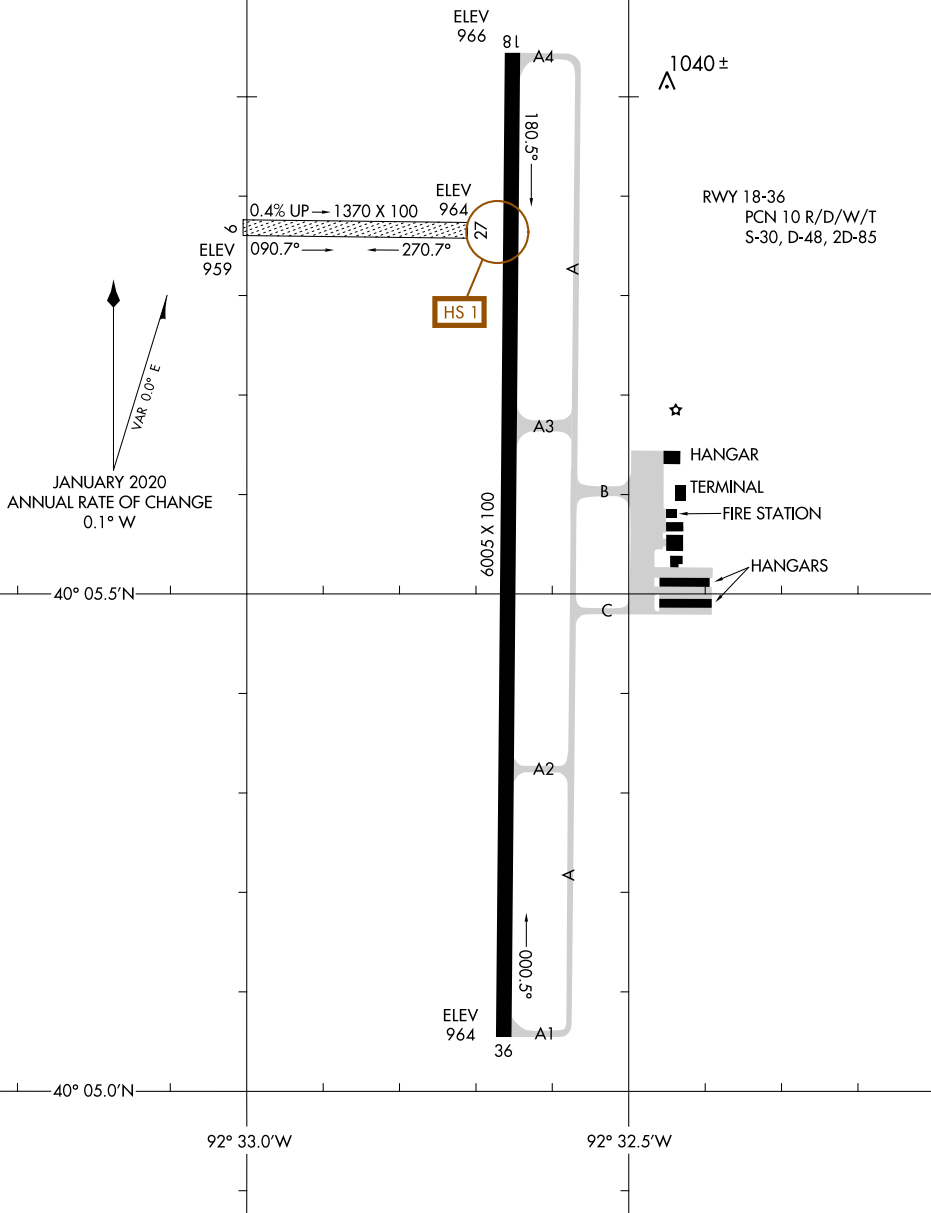

22363

# AIRPORT DIAGRAM

AL-217 (FAA)

KIRKSVILLE RGNL (IRK)  
KIRKSVILLE, MISSOURI

ASOS  
121.125  
CTAF/UNICOM  
122.8

FIELD  
ELEV  
966

NC-3, 20 FEB 2025 to 20 MAR 2025

NC-3, 20 FEB 2025 to 20 MAR 2025

# AIRPORT DIAGRAM

22363

KIRKSVILLE, MISSOURI  
KIRKSVILLE RGNL (IRK)