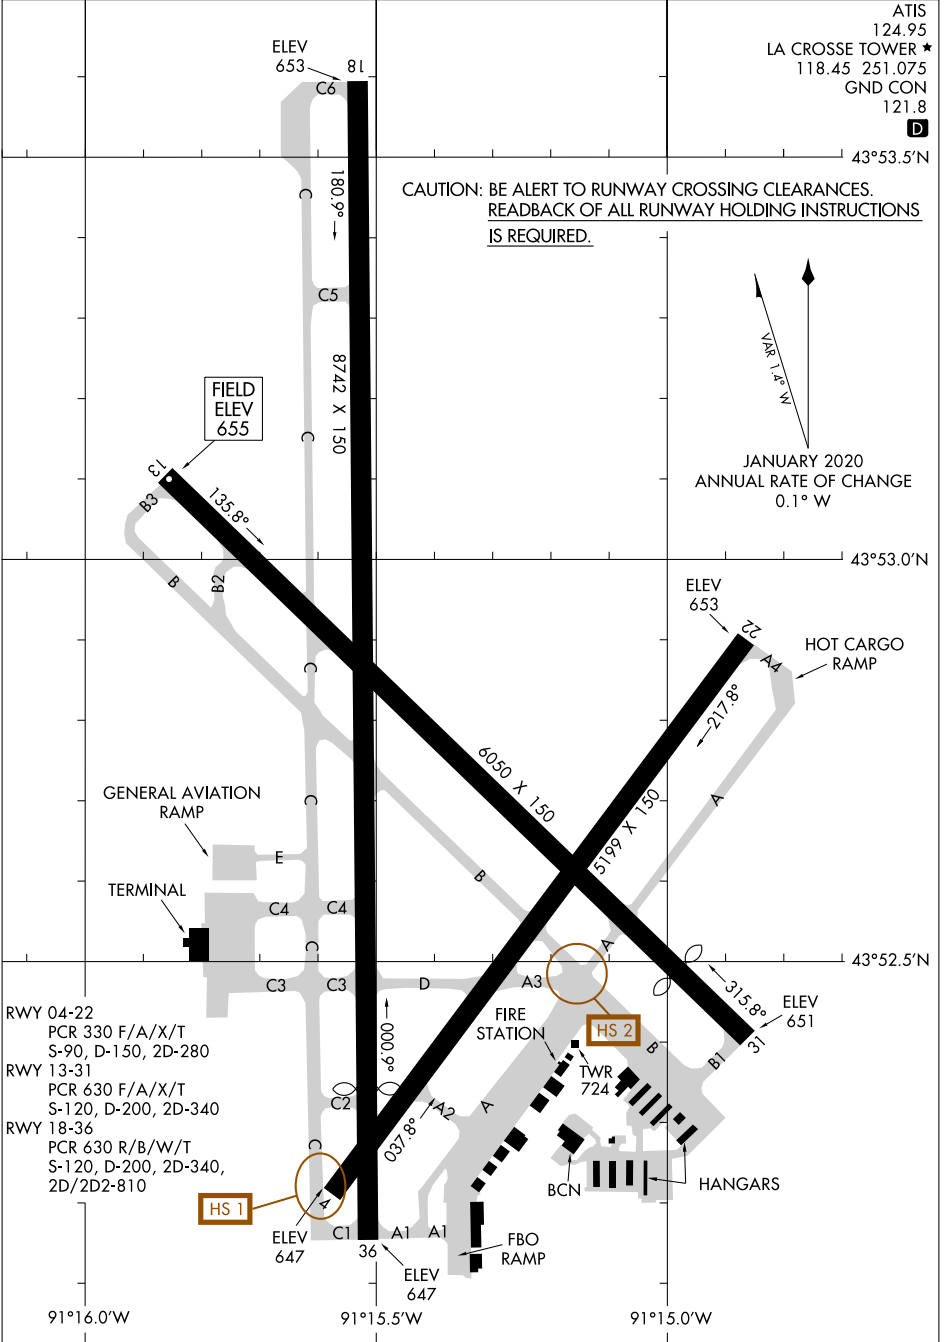

24361

AIRPORT DIAGRAM

AL-219 (FAA)

LA CROSSE RGNL (LSE)
LA CROSSE, WISCONSIN

ATIS
124.95
LA CROSSE TOWER ★
118.45 251.075
GND CON
121.8
D

CAUTION: BE ALERT TO RUNWAY CROSSING CLEARANCES.
READBACK OF ALL RUNWAY HOLDING INSTRUCTIONS IS REQUIRED.

▲
V 0.1° W
JANUARY 2020
ANNUAL RATE OF CHANGE
0.1° W

EC-3, 20 FEB 2025 to 20 MAR 2025

EC-3, 20 FEB 2025 to 20 MAR 2025

AIRPORT DIAGRAM

24361

LA CROSSE, WISCONSIN
LA CROSSE RGNL (LSE)