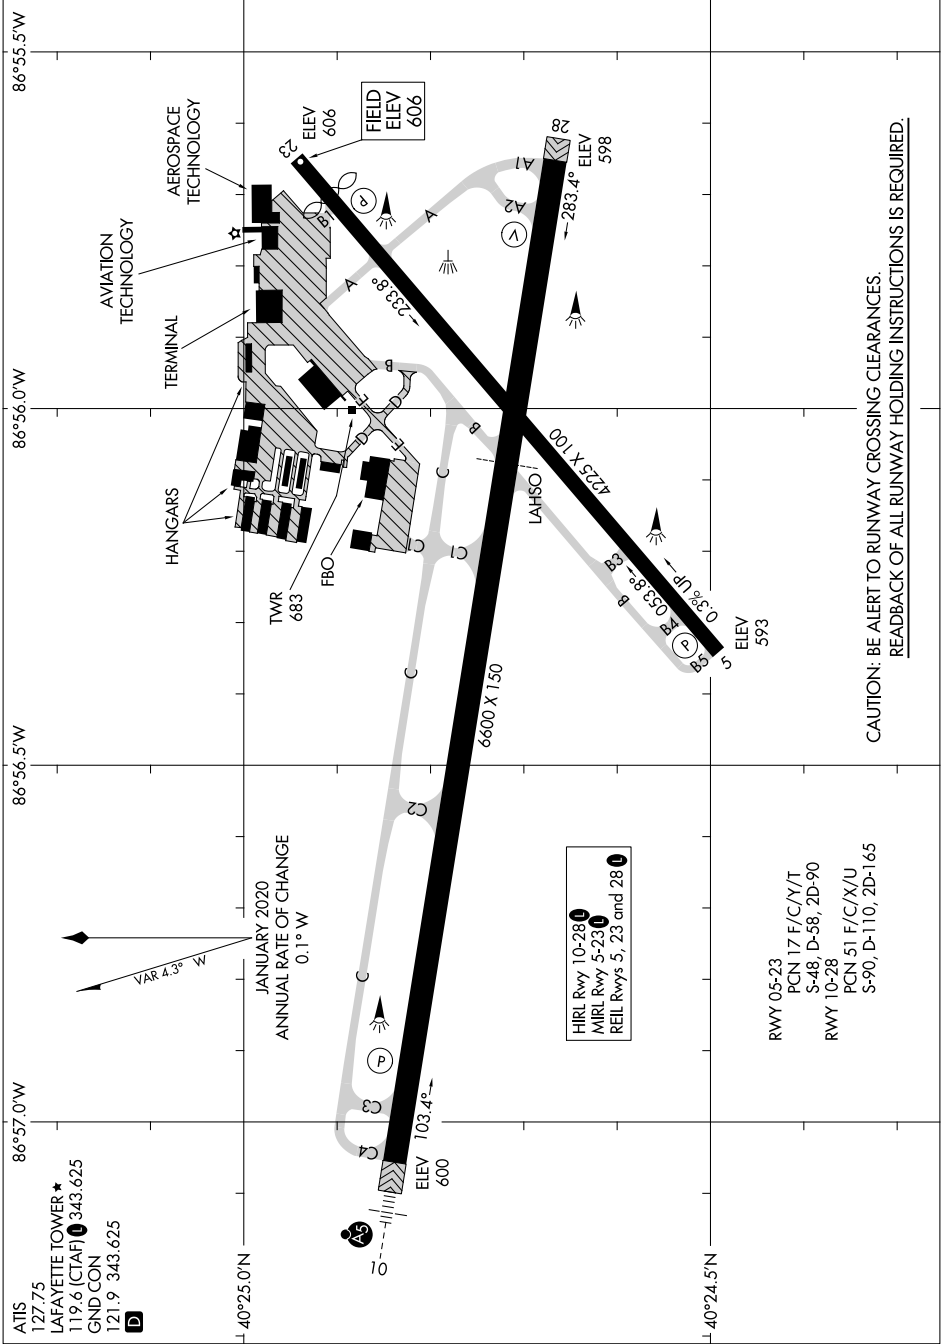

AIRPORT DIAGRAM

AL-220 (FAA)

PURDUE UNIVERSITY (LAF)
LAFAYETTE, INDIANA

EC-2, 20 FEB 2025 to 20 MAR 2025

CAUTION: BE ALERT TO RUNWAY CROSSING CLEARANCES.
REARBACK OF ALL RUNWAY HOLDING INSTRUCTIONS IS REQUIRED.

AIRPORT DIAGRAM

LAFAYETTE, INDIANA
PURDUE UNIVERSITY (LAF)

EC-2, 20 FEB 2025 to 20 MAR 2025