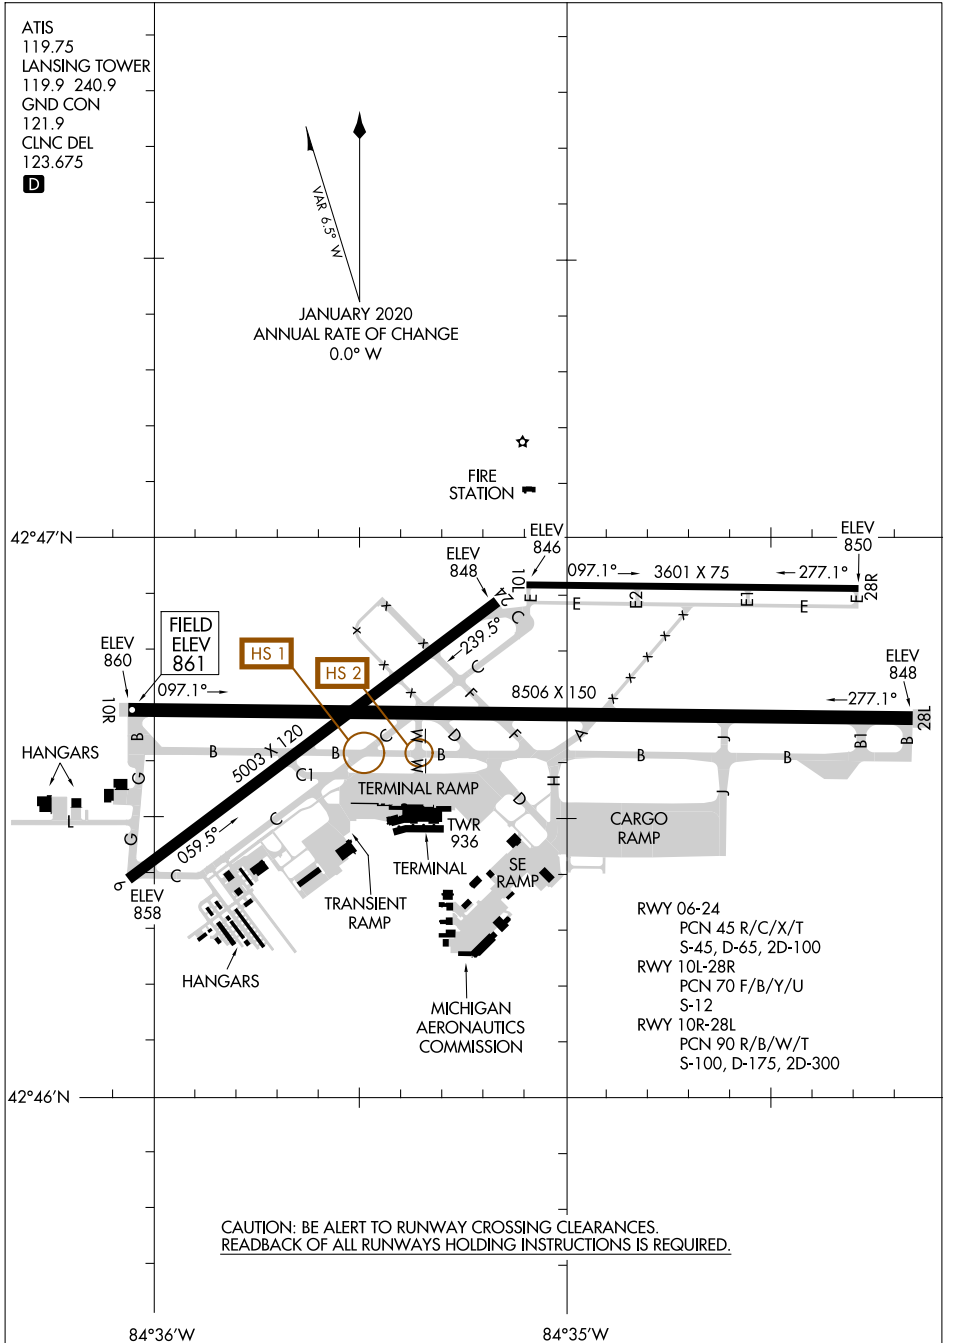

AIRPORT DIAGRAM

AL-224 (FAA)

CAPITAL REGION INTL (L.AN)
LANSING, MICHIGAN

EC-1, 20 FEB 2025 to 20 MAR 2025

EC-1, 20 FEB 2025 to 20 MAR 2025