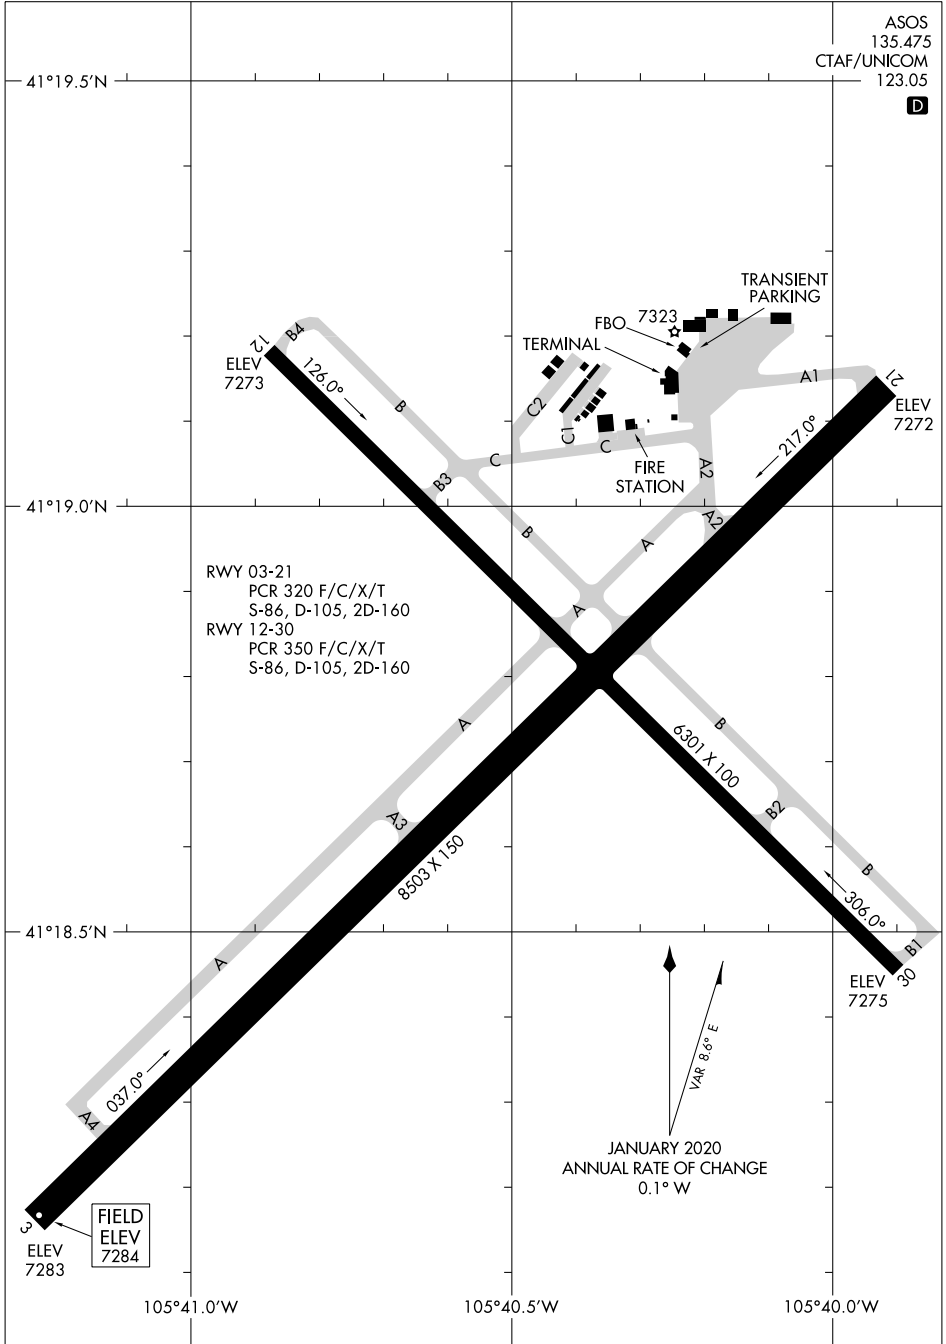

25051

AIRPORT DIAGRAM

AL-225 (FAA)

LARAMIE RGNL (LAR)
LARAMIE, WYOMING

ASOS
135.475
CTAF/UNICOM
123.05

D

NW-1, 20 FEB 2025 to 20 MAR 2025

NW-1, 20 FEB 2025 to 20 MAR 2025

AIRPORT DIAGRAM

25051

LARAMIE, WYOMING
LARAMIE RGNL (LAR)