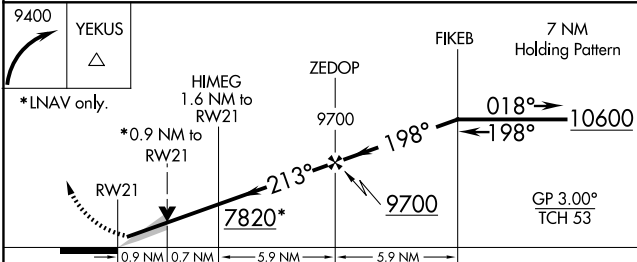

RNAV (GPS) RWY 21

LARAMIE RGNL (L.A.R.)

WAAS CH 72825 W21A	APP CRS 213°	Rwy Idg TDZE Apt Elev	8503 7277 7284
--	------------------------	-----------------------------	---

<p>⚠ Circling to Rwy 30 NA at night. Baro-VNAV NA. DME/DME RNP-0.3 NA.</p>	<p>MISSED APPROACH: Climbing right turn to 9400 direct YEKUS and hold.</p>
---	--

ASOS 135.475	DENVER CENTER 125.9 284.7	UNICOM 123.05 (CTAF) 📻
------------------------	-------------------------------------	---

ELEV 7284	D	TDZE 7277
-----------	----------	-----------

CATEGORY	A	B	C	D
LPV DA		7527-3/4	250 (300-3/4)	
LNAV/VNAV DA		7527-3/4	250 (300-3/4)	
LNAV MDA		7600-1	323 (400-1)	
CIRCLING	7660-1 376 (400-1)	7760-1 476 (500-1)	7880-1 1/2 596 (600-1 1/2)	7920-2 636 (700-2)