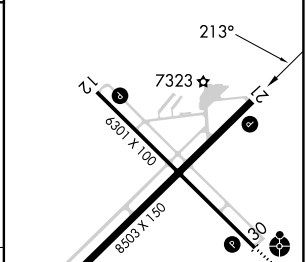

RNAV (GPS) RWY 21

LARAMIE RGNL (L.A.R.)

WAAS CH 72825 W21A	APP CRS 213°	Rwy Idg TDZE Apt Elev	8503 7277 7284
--	------------------------	-----------------------------	---

<p>⚠ Circling to Rwy 30 NA at night. Baro-VNAV NA. DME/DME RNP-0.3 NA.</p>	<p>MISSED APPROACH: Climbing right turn to 9400 direct YEKUS and hold.</p>
---	--

ASOS 135.475	DENVER CENTER 125.9 284.7	UNICOM 123.05 (CTAF) 📻
------------------------	-------------------------------------	---

ELEV 7284	D	TDZE 7277
-----------	----------	-----------

CATEGORY	A	B	C	D
LPV DA		7527-3/4	250 (300-3/4)	
LNAV/VNAV DA		7527-3/4	250 (300-3/4)	
LNAV MDA		7600-1	323 (400-1)	
CIRCLING	7660-1 376 (400-1)	7760-1 476 (500-1)	7880-1 1/2 596 (600-1 1/2)	7920-2 636 (700-2)