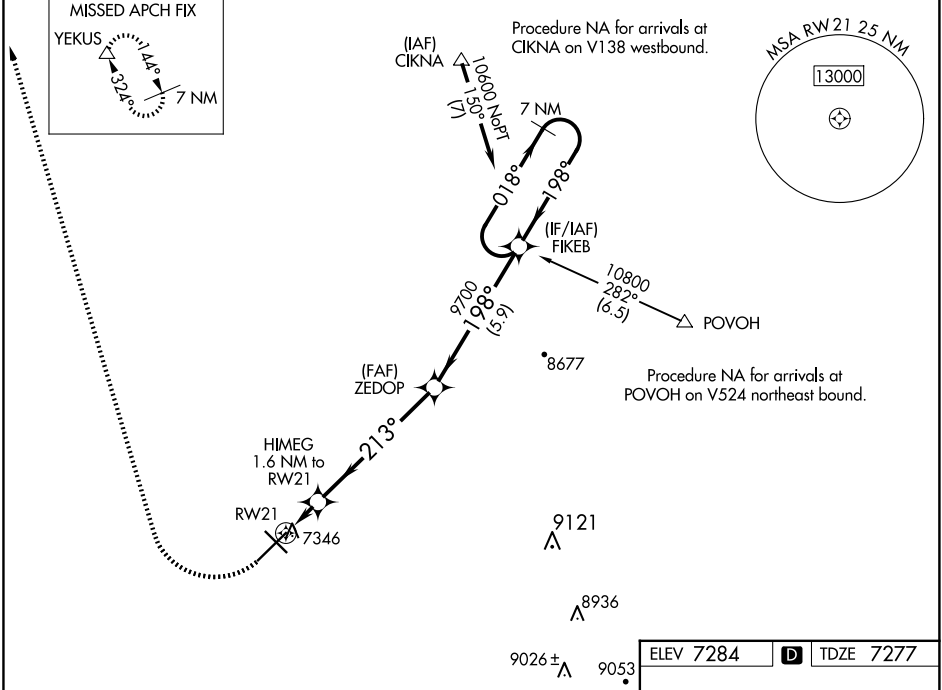

RNAV (GPS) RWY 21

LARAMIE RGNL (L.A.R.)

WAAS CH 72825 W21A	APP CRS 213°	Rwy Idg TDZE Apt Elev	8503 7277 7284
--	------------------------	-----------------------------	---

<p>⚠ Circling to Rwy 30 NA at night. Baro-VNAV NA. DME/DME RNP-0.3 NA.</p>	<p>MISSED APPROACH: Climbing right turn to 9400 direct YEKUS and hold.</p>
---	--

ASOS 135.475	DENVER CENTER 125.9 284.7	UNICOM 123.05 (CTAF) 📻
------------------------	-------------------------------------	---

ELEV 7284	D	TDZE 7277
-----------	----------	-----------

CATEGORY	A	B	C	D
LPV DA		7527-3/4	250 (300-3/4)	
LNAV/VNAV DA		7527-3/4	250 (300-3/4)	
LNAV MDA		7600-1	323 (400-1)	
CIRCLING	7660-1 376 (400-1)	7760-1 476 (500-1)	7880-1 1/2 596 (600-1 1/2)	7920-2 636 (700-2)

REIL Rwy 3, 12 and 21 📻
MIRL Rwy 3-21 and 12-30 📻

NW-1, 20 FEB 2025 to 20 MAR 2025

NW-1, 20 FEB 2025 to 20 MAR 2025