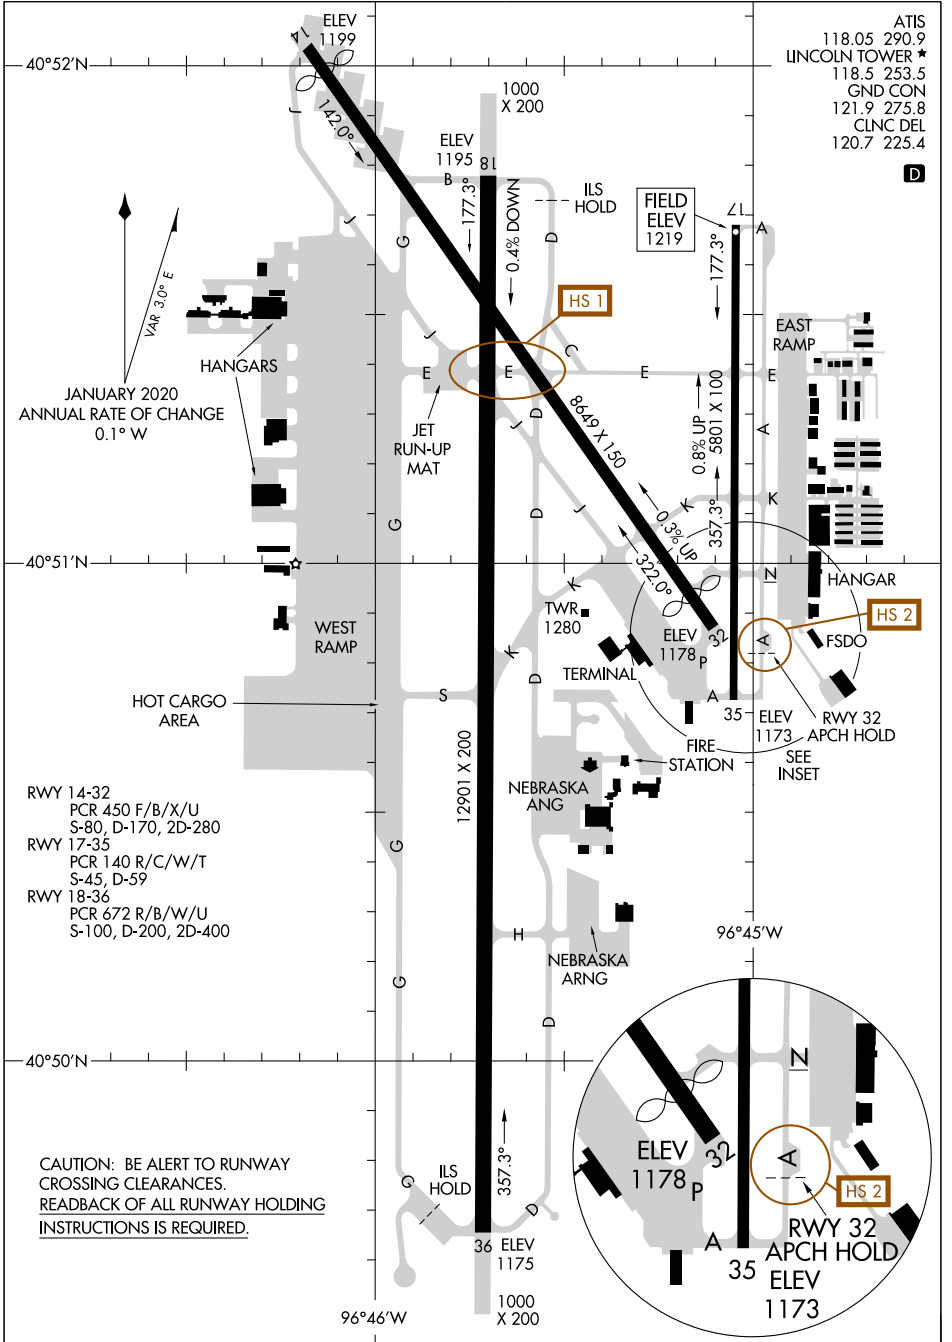

AIRPORT DIAGRAM

AL-232 (FAA)

LINCOLN (LNK)
LINCOLN, NEBRASKA

NC-2, 20 FEB 2025 to 20 MAR 2025

NC-2, 20 FEB 2025 to 20 MAR 2025

AIRPORT DIAGRAM

LINCOLN, NEBRASKA
LINCOLN (LNK)