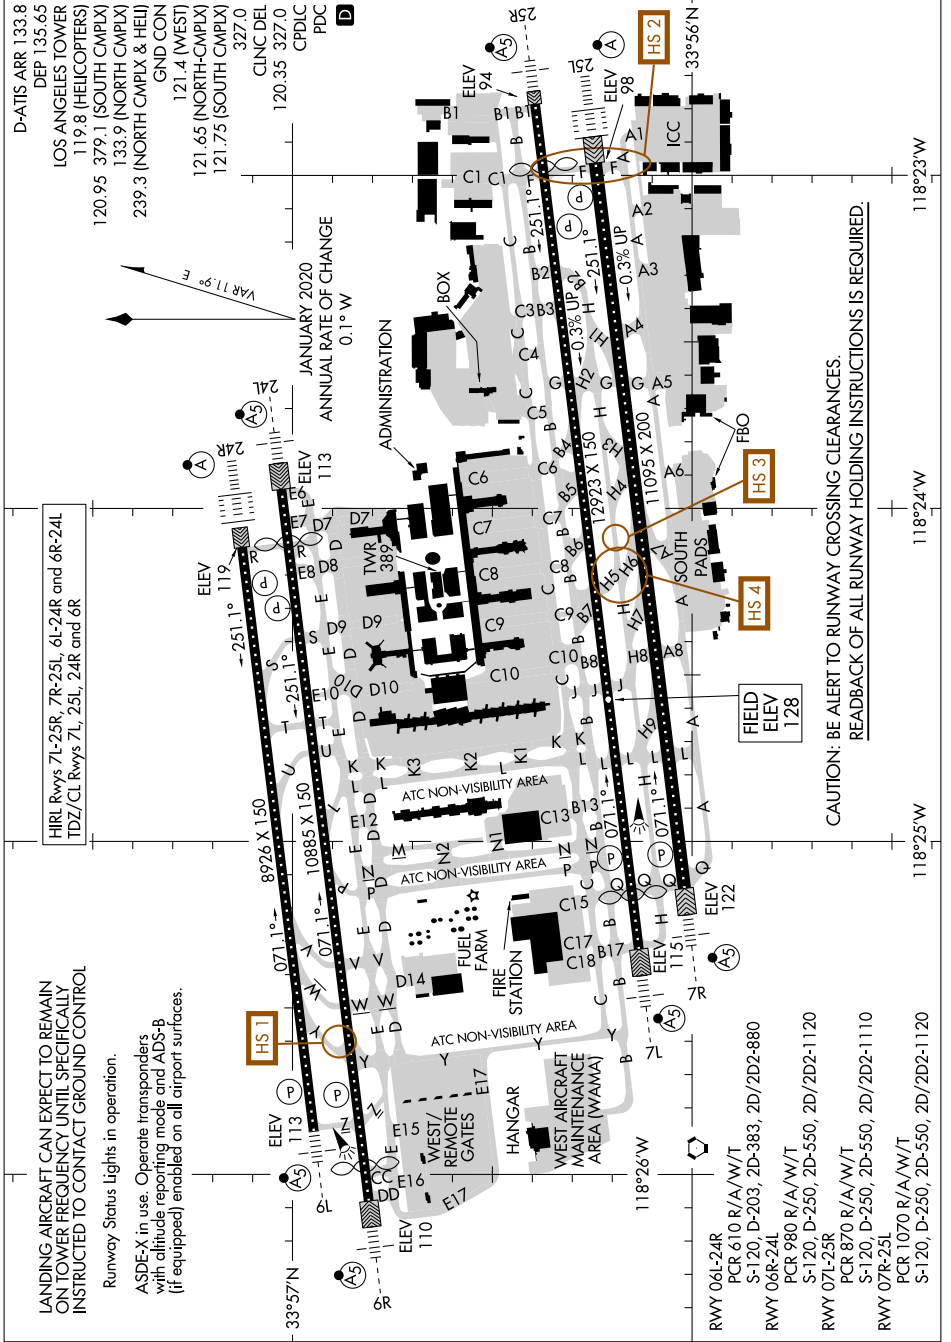

# AIRPORT DIAGRAM

AL-237 (FAA)

LOS ANGELES INTL (LAX)  
LOS ANGELES, CALIFORNIA

SW-3, 20 FEB 2025 to 20 MAR 2025

SW-3, 20 FEB 2025 to 20 MAR 2025

# AIRPORT DIAGRAM

LOS ANGELES, CALIFORNIA  
LOS ANGELES INTL (LAX)