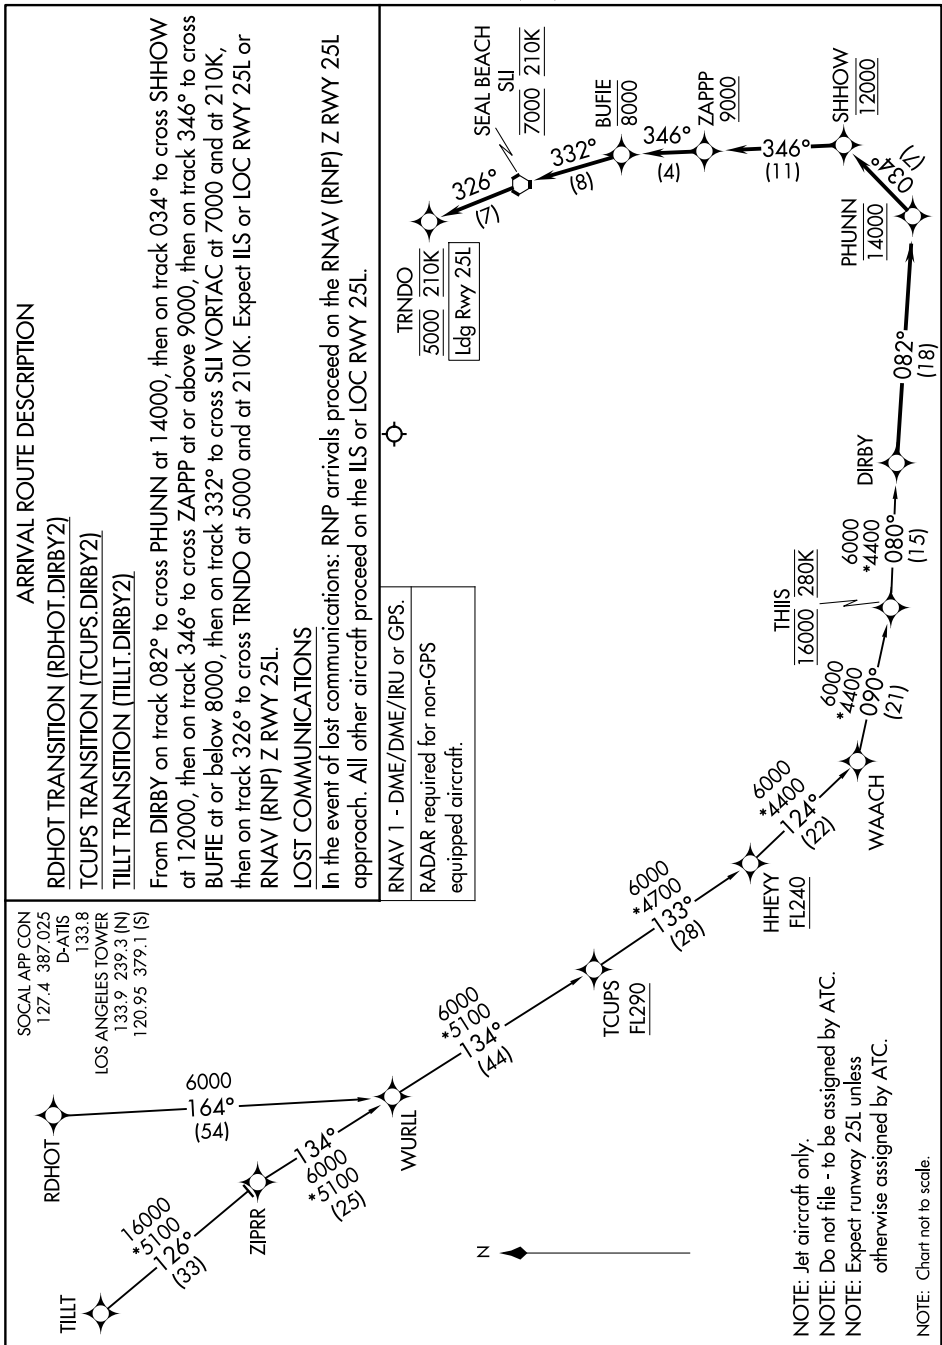

DIRBY TWO ARRIVAL (RNAV)

AL-237 (FAA)

LOS ANGELES INTL (LAX)
LOS ANGELES, CALIFORNIA

SW-3, 20 FEB 2025 to 20 MAR 2025

SW-3, 20 FEB 2025 to 20 MAR 2025

DIRBY TWO ARRIVAL (RNAV)

LOS ANGELES, CALIFORNIA
LOS ANGELES INTL (LAX)