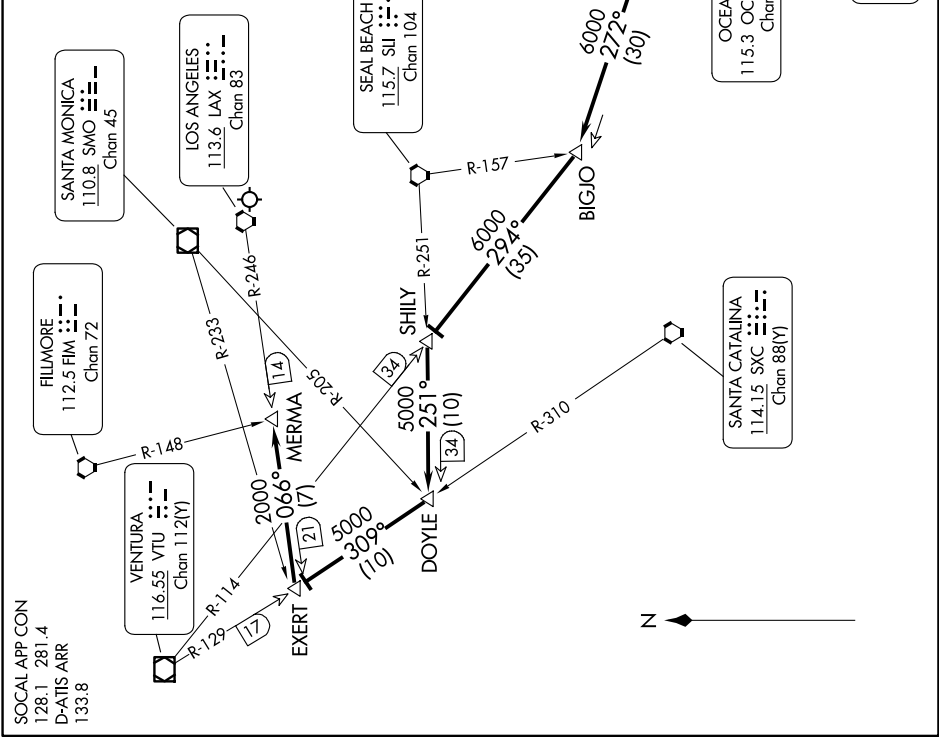

OCEAN THREE ARRIVAL

AL-237 (FAA)

LOS ANGELES INTL (LAX)
LOS ANGELES, CALIFORNIA

SW-3, 20 FEB 2025 to 20 MAR 2025

ARRIVAL ROUTE DESCRIPTION

From over JLI VORTAC on JLI R-263 and OCN R-083 to VISTA, then on OCN R-083 to CYNDE DME, then on OCN R-083 to OCN VORTAC, then on OCN R-272 and VTU R-114 to SHILY INT, then on SLI R-251 to DOYLE INT, then on VTU R-129 to EXERT INT, then on LAX R-246 to MERMA INT. Expect RADAR vectors to final approach course for Runways 6 or 7.

NOTE: Chart not to scale.

OCEAN THREE ARRIVAL

LOS ANGELES, CALIFORNIA
LOS ANGELES INTL (LAX)

SW-3, 20 FEB 2025 to 20 MAR 2025