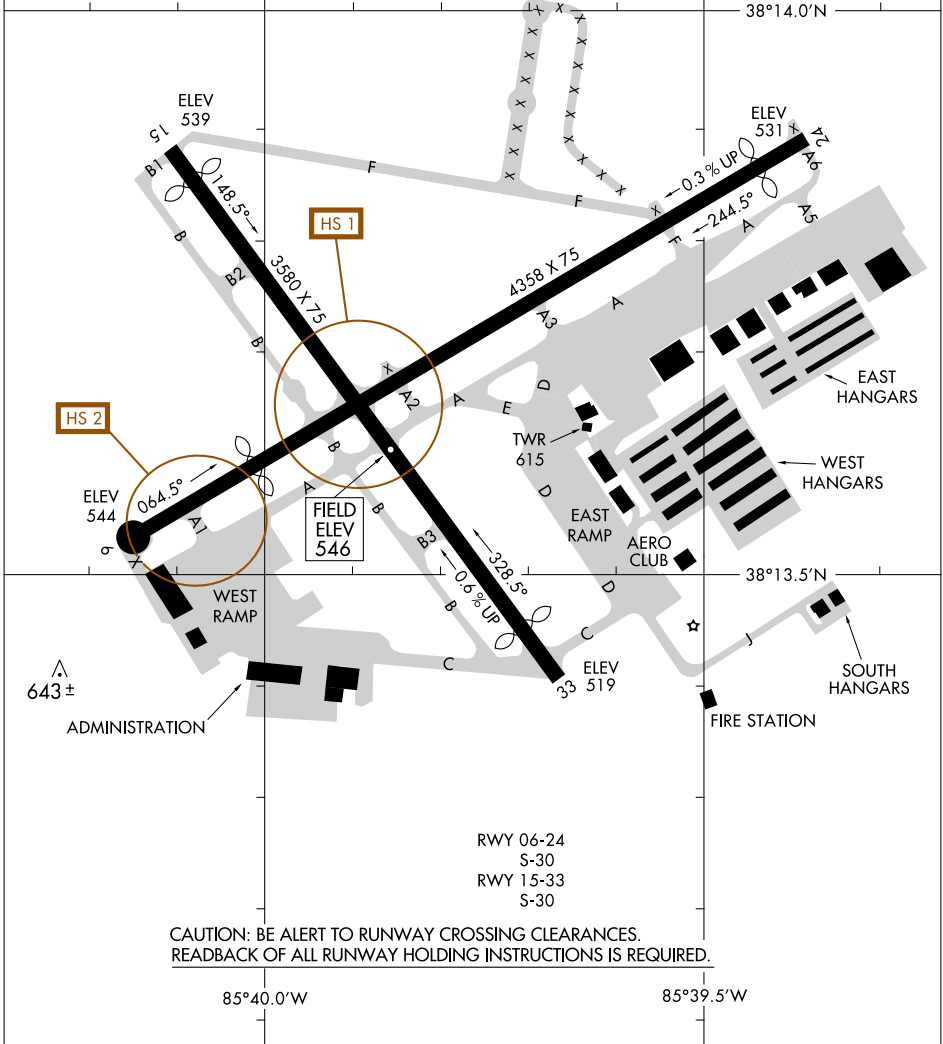

AIRPORT DIAGRAM

AL-238 (FAA)

ATIS
 124.15
 BOWMAN TOWER ★
 119.5 257.625
 GND CON
 121.8
 CLNC DEL
 118.9

SE-1, 20 FEB 2025 to 20 MAR 2025

SE-1, 20 FEB 2025 to 20 MAR 2025

AIRPORT DIAGRAM