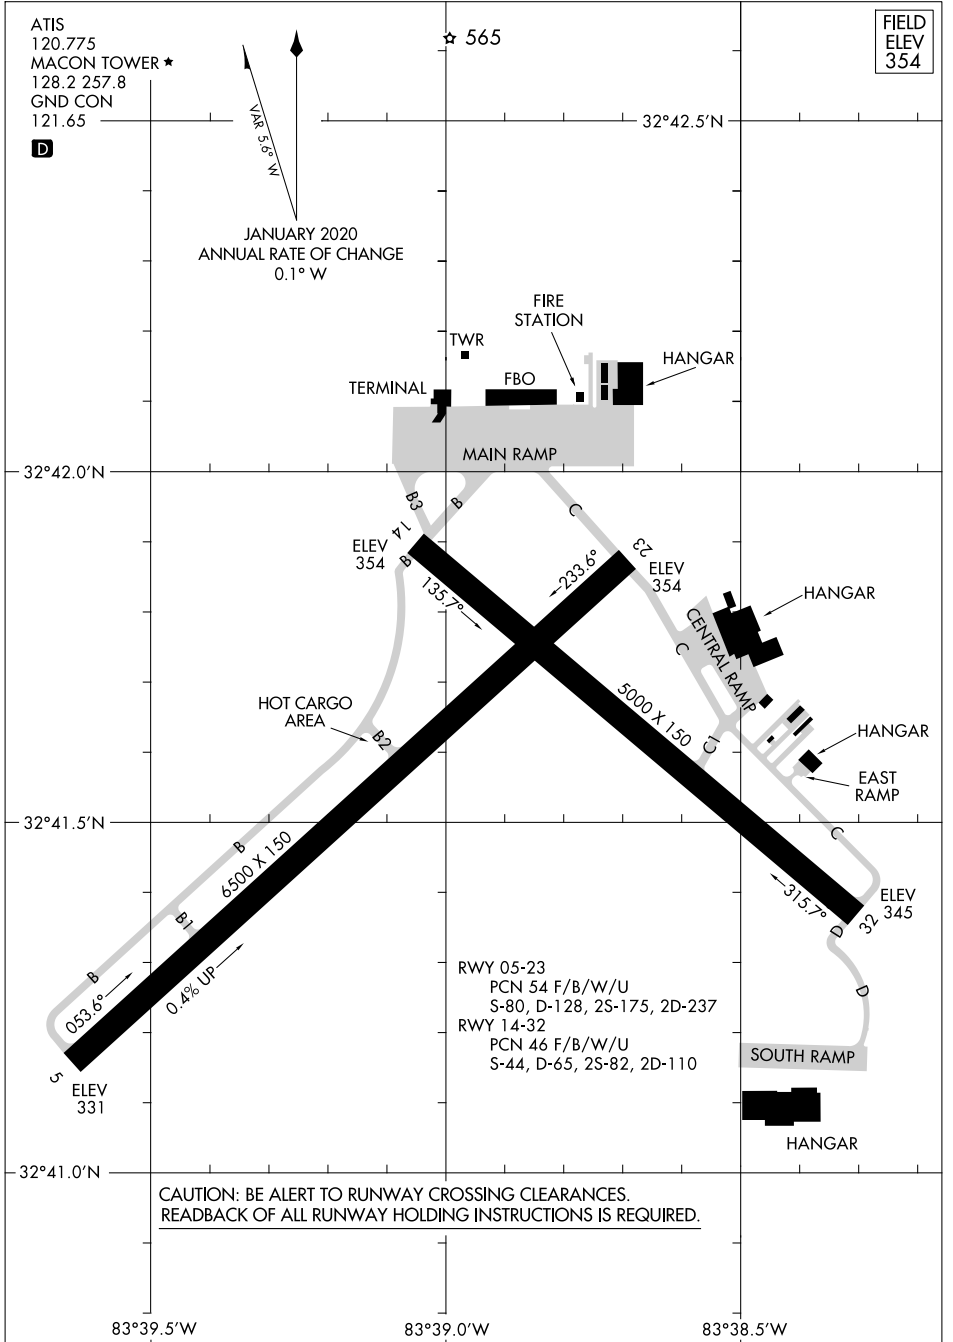

22363

AIRPORT DIAGRAM

AL-243 (FAA)

MIDDLE GEORGIA RGNL (MCN)
MACON, GEORGIA

SE-4, 20 FEB 2025 to 20 MAR 2025

SE-4, 20 FEB 2025 to 20 MAR 2025

AIRPORT DIAGRAM

22363

MACON, GEORGIA
MIDDLE GEORGIA RGNL (MCN)