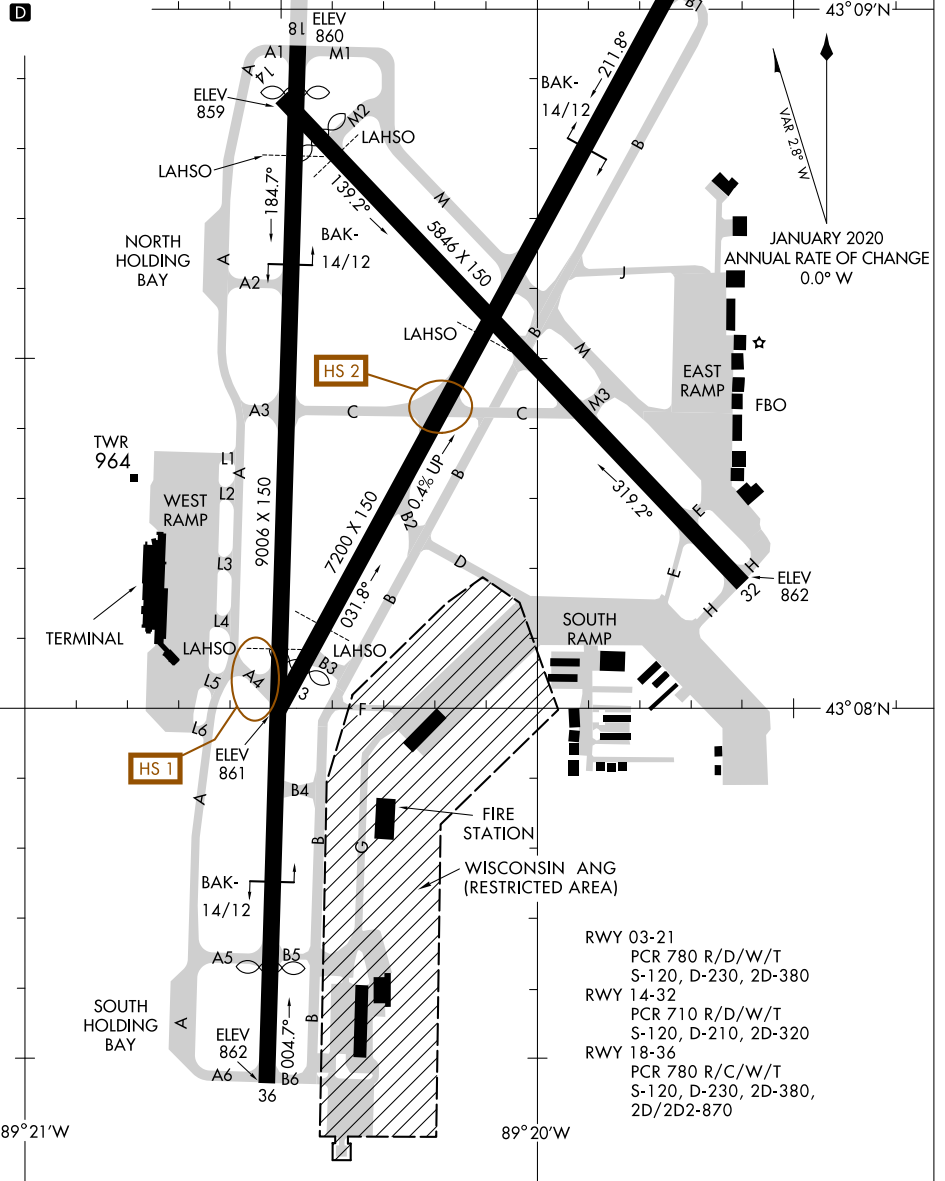

24361

AIRPORT DIAGRAM

DANE COUNTY RGNL/TRUAX FLD (MSN)

AL-245 (FAA)

MADISON, WISCONSIN

ATIS
 124.65 278.3
 MADISON TOWER*
 119.3 257.8
 GND CON
 121.9 348.6
 CLNC DEL
 121.625

CAUTION: BE ALERT TO RUNWAY CROSSING CLEARANCES.
 READBACK OF ALL RUNWAY HOLDING INSTRUCTIONS IS REQUIRED.

EC-3, 20 FEB 2025 to 20 MAR 2025

EC-3, 20 FEB 2025 to 20 MAR 2025

AIRPORT DIAGRAM

24361

DANE COUNTY RGNL/TRUAX FLD (MSN)

MADISON, WISCONSIN