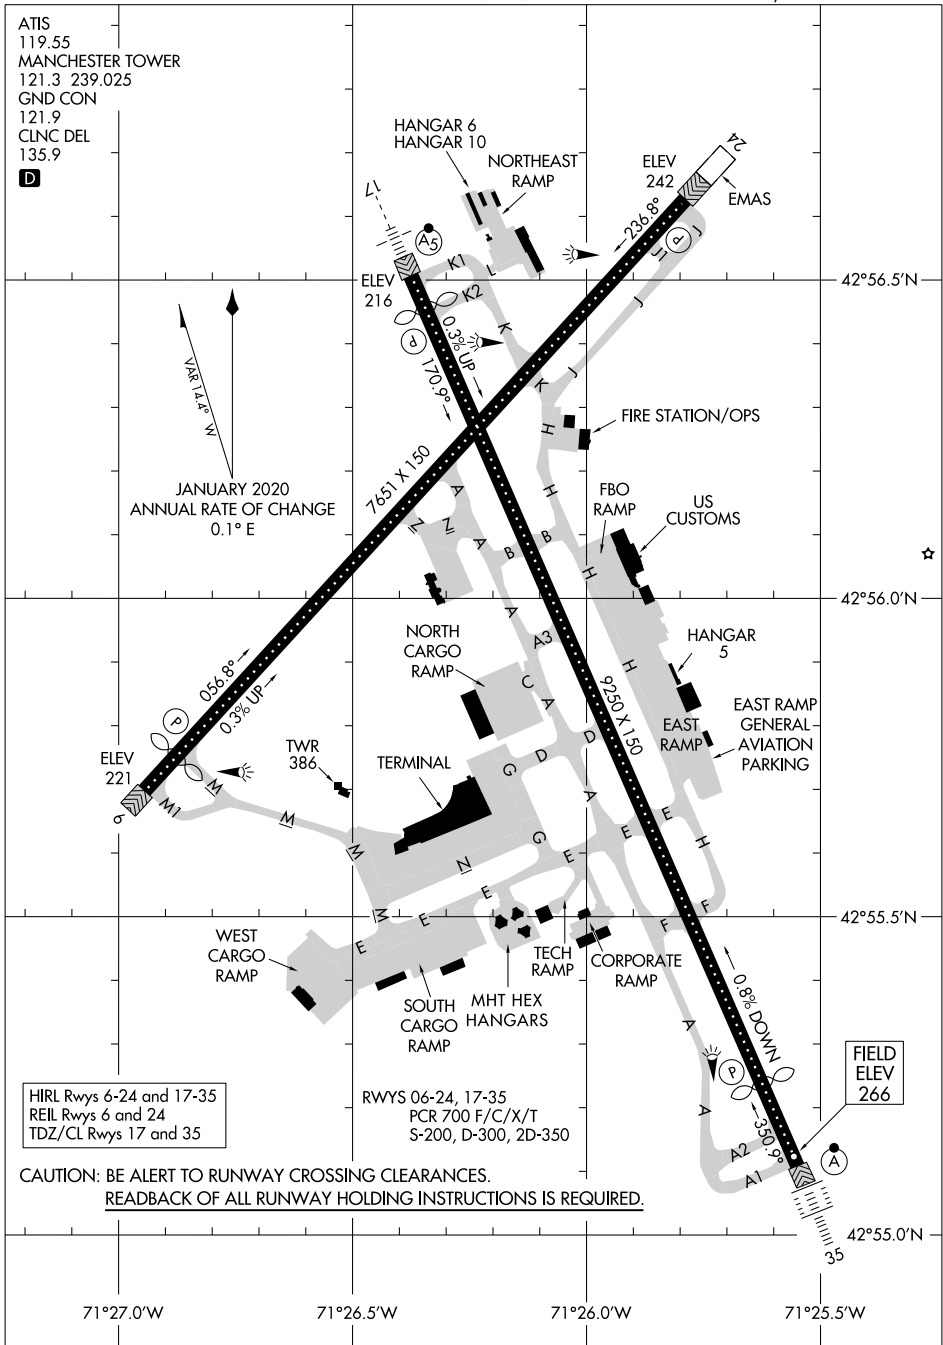

25051

# AIRPORT DIAGRAM

AL-246 (FAA)

MANCHESTER BOSTON RGNL (MHT)  
MANCHESTER, NEW HAMPSHIRE

ATIS  
 119.55  
 MANCHESTER TOWER  
 121.3 239.025  
 GND CON  
 121.9  
 CLNC DEL  
 135.9

**D**

NE-1, 20 FEB 2025 to 20 MAR 2025

NE-1, 20 FEB 2025 to 20 MAR 2025

# AIRPORT DIAGRAM

25051

MANCHESTER, NEW HAMPSHIRE  
MANCHESTER BOSTON RGNL (MHT)