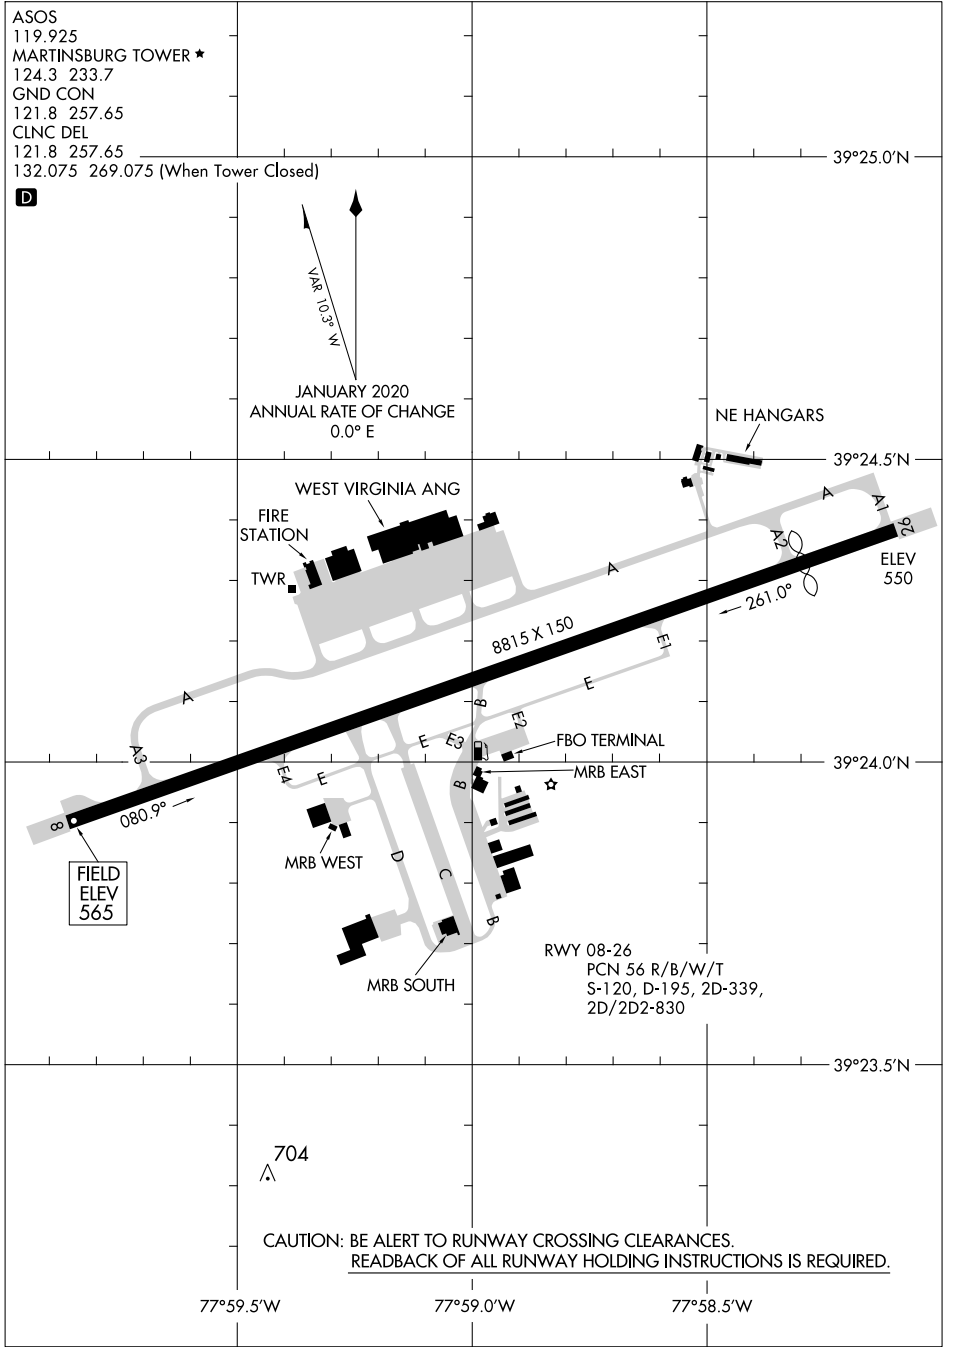

22195 **AIRPORT DIAGRAM** EASTERN WV RGNL/SHEPHERD FLD (MR.B)
 AL-249 (FAA) MARTINSBURG, WEST VIRGINIA

NE-4, 20 FEB 2025 to 20 MAR 2025

NE-4, 20 FEB 2025 to 20 MAR 2025

AIRPORT DIAGRAM MARTINSBURG, WEST VIRGINIA
 22195 EASTERN WV RGNL/SHEPHERD FLD (MR.B)