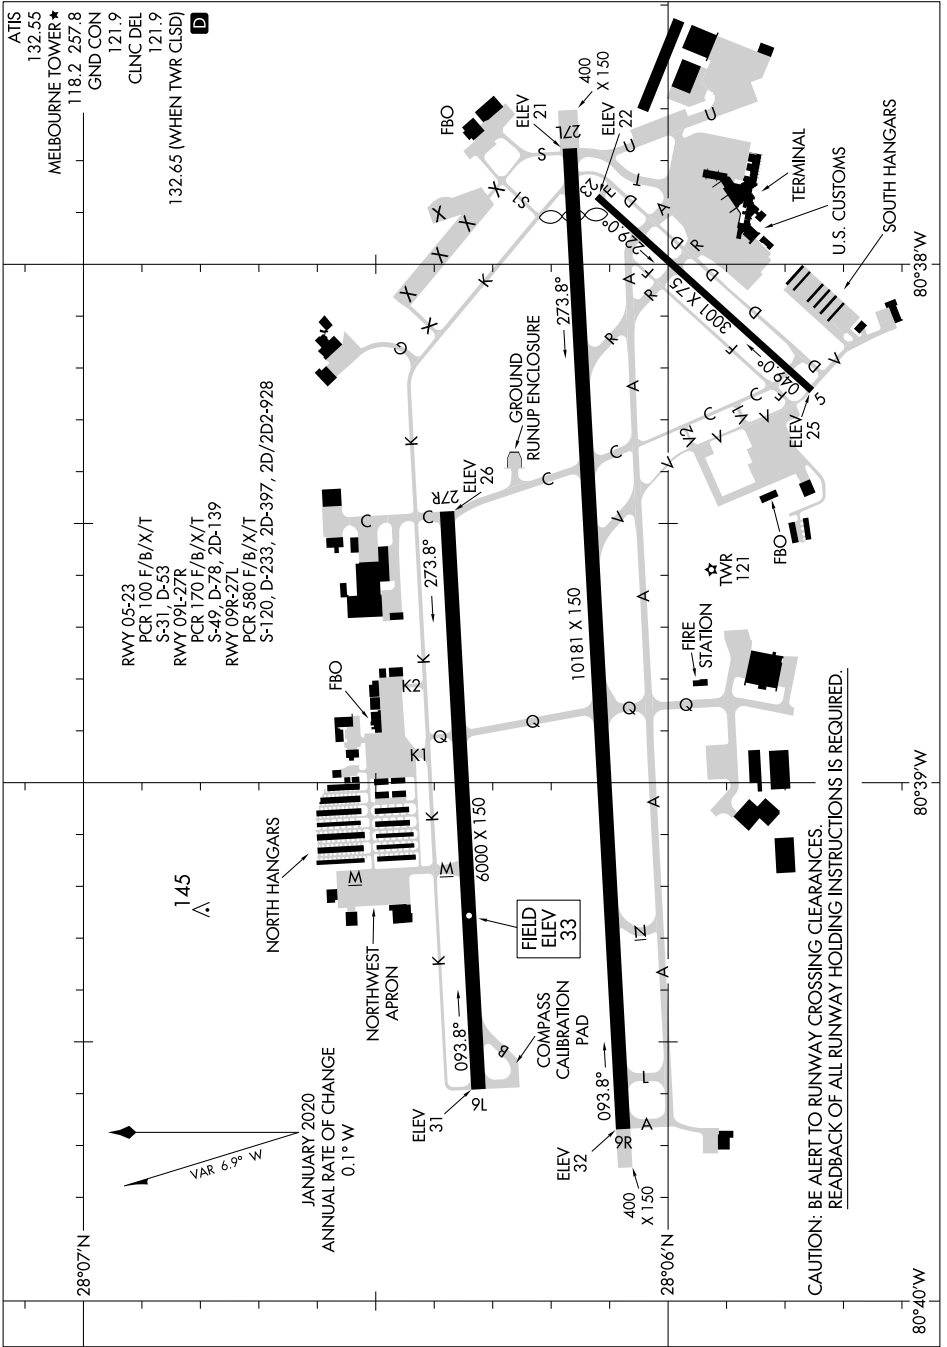

AIRPORT DIAGRAM

AL-252 (FAA)

MELBOURNE ORLANDO INTL (MLB)
MELBOURNE, FLORIDA

SE-3, 20 FEB 2025 to 20 MAR 2025

SE-3, 20 FEB 2025 to 20 MAR 2025