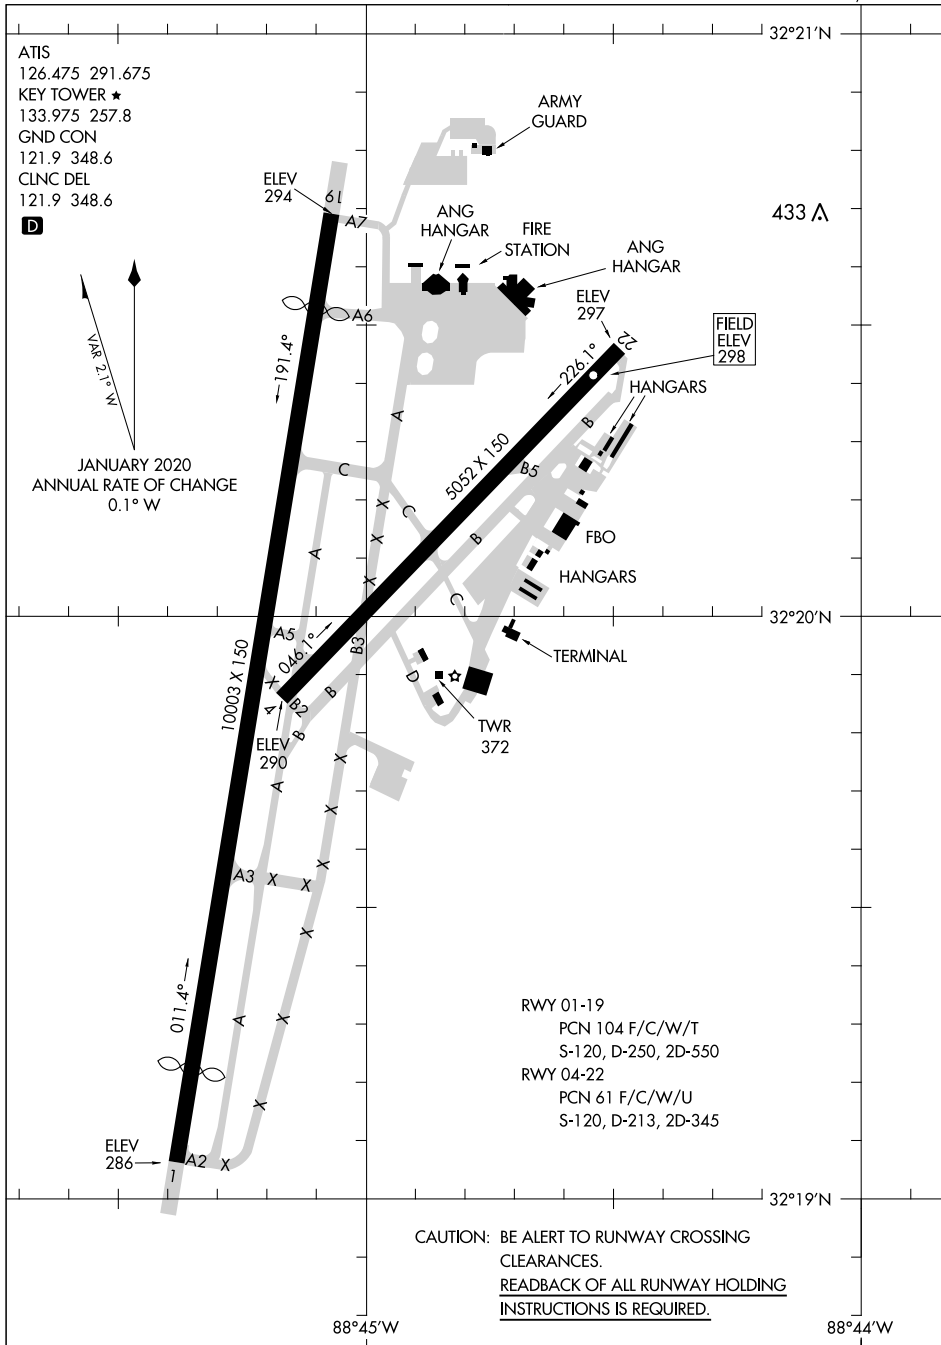

24137

AIRPORT DIAGRAM

AL-254 (FAA)

KEY FLD (MEI)
MERIDIAN, MISSISSIPPI

ATIS
126.475 291.675
KEY TOWER ★
133.975 257.8
GND CON
121.9 348.6
CLNC DEL
121.9 348.6

D

JANUARY 2020
ANNUAL RATE OF CHANGE
0.1° W

SC-4, 20 FEB 2025 to 20 MAR 2025

RWY 01-19
PCN 104 F/C/W/T
S-120, D-250, 2D-550
RWY 04-22
PCN 61 F/C/W/U
S-120, D-213, 2D-345

CAUTION: BE ALERT TO RUNWAY CROSSING CLEARANCES.
READEBACK OF ALL RUNWAY HOLDING INSTRUCTIONS IS REQUIRED.

SC-4, 20 FEB 2025 to 20 MAR 2025

AIRPORT DIAGRAM

24137

MERIDIAN, MISSISSIPPI
KEY FLD (MEI)