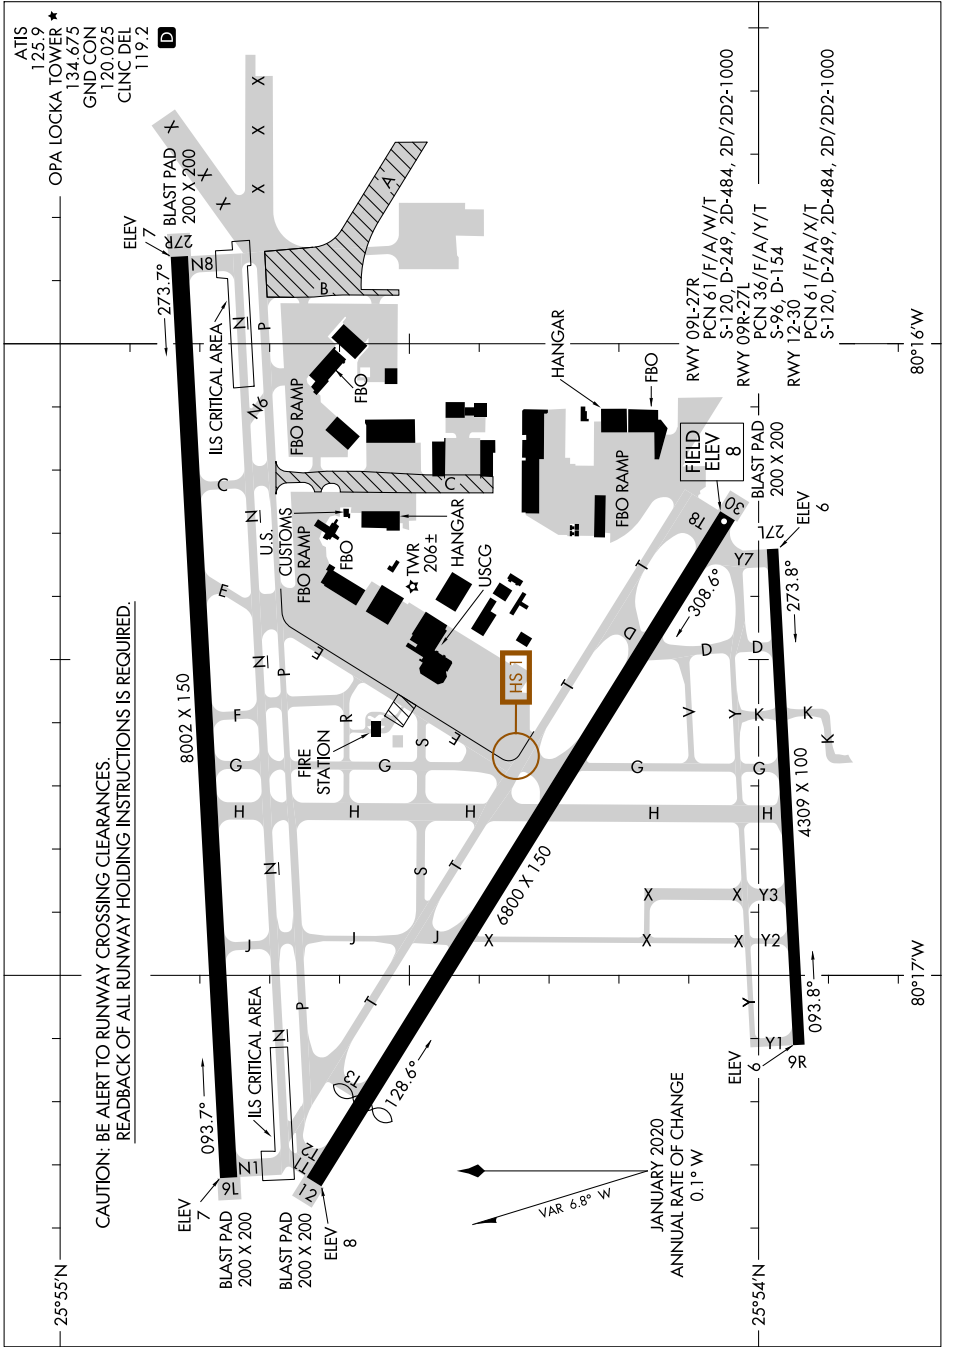

AIRPORT DIAGRAM

24025 MIAMI-OPA LOCKA EXEC (OPF)
MIAMI, FLORIDA

SE-3, 20 FEB 2025 to 20 MAR 2025

SE-3, 20 FEB 2025 to 20 MAR 2025

AIRPORT DIAGRAM

24025 MIAMI-OPA LOCKA EXEC (OPF)
MIAMI, FLORIDA