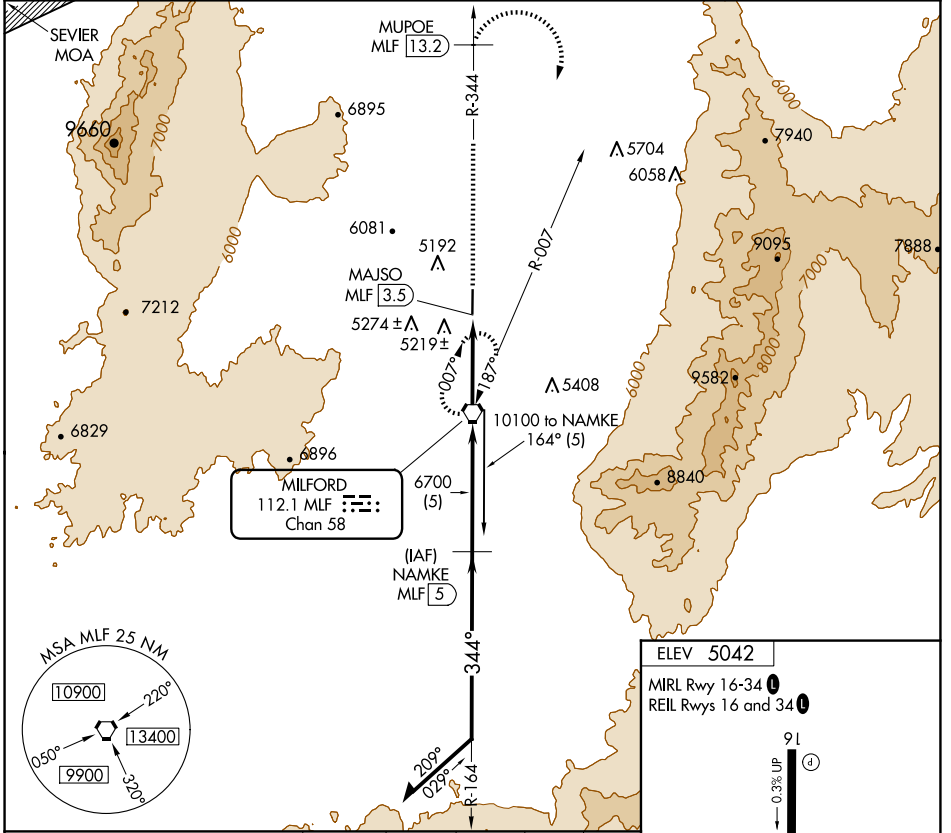

VORTAC MLF 112.1 Chan 58	APP CRS 344°	Rwy Idg TDZE Apt Elev N/A N/A 5042
--	------------------------	--

VOR/DME-A

MILFORD MUNI/BEN AND JUDY BRISCOE FLD (MLF)

⚠ When local altimeter setting not received, use Cedar City altimeter setting and increase all MDAs 180 feet, Circling Cat D NA. When VGSI inop, procedure NA at night. Visibility reduction by helicopters NA.

⚠ MISSED APPROACH: Climb on MLF VORTAC R-344 to MUPOE/MLF 13.2 DME then climbing right turn to 9600 on heading 150° and MLF VORTAC R-007 to MILFORD VORTAC and hold.

ASOS 135.025	SALT LAKE CENTER 125.575 379.275	UNICOM 122.8 (CTAF) 0
------------------------	--	---------------------------------

SW-4, 20 FEB 2025 to 20 MAR 2025

SW-4, 20 FEB 2025 to 20 MAR 2025

ELEV 5042
MIRL Rwy 16-34
REIL Rws 16 and 34