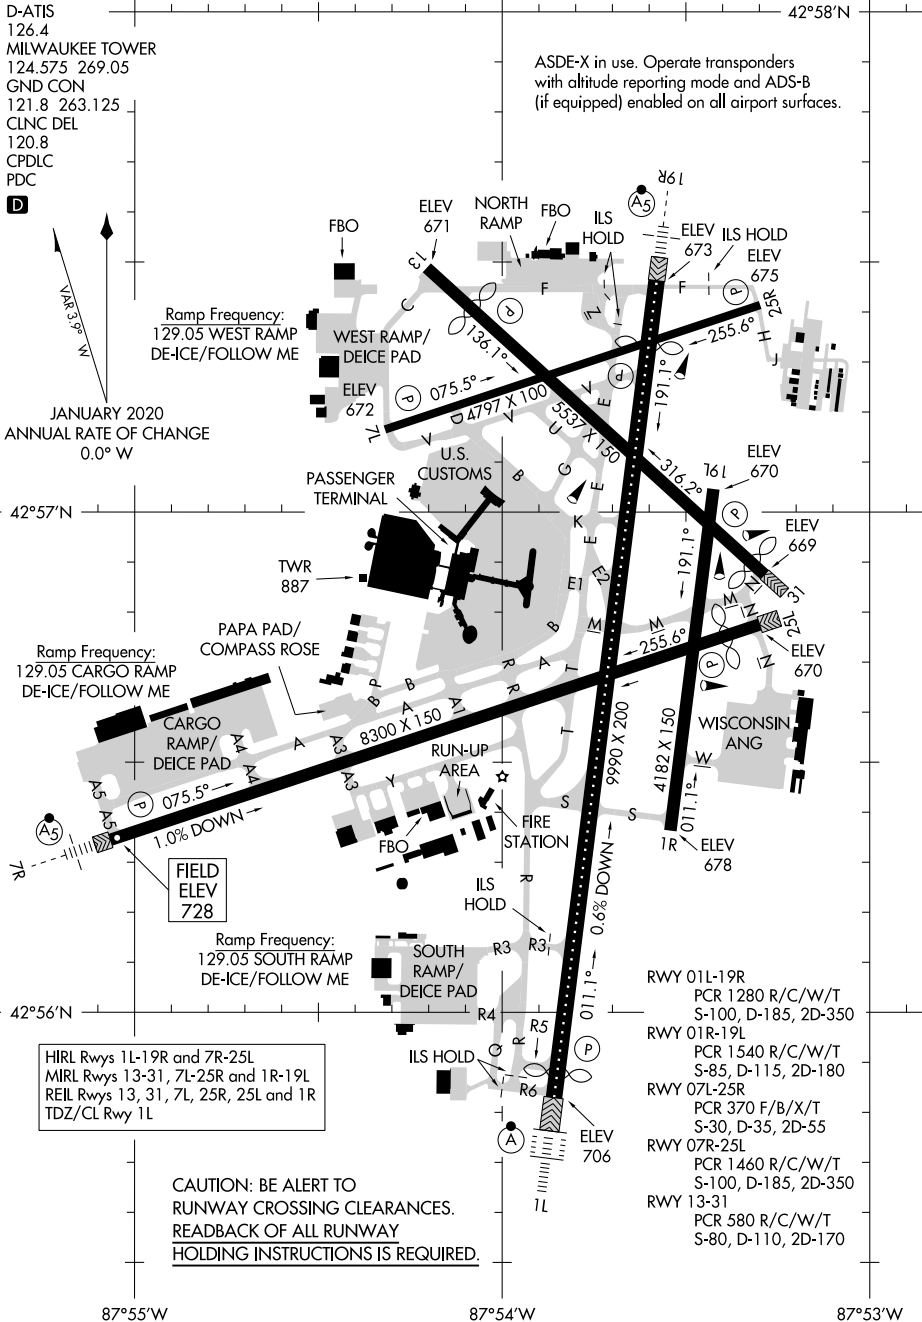

24305 **AIRPORT DIAGRAM** AL-262 (FAA) GENERAL MITCHELL INTL (MIKE) MILWAUKEE, WISCONSIN

EC-3, 20 FEB 2025 to 20 MAR 2025

EC-3, 20 FEB 2025 to 20 MAR 2025

AIRPORT DIAGRAM MILWAUKEE, WISCONSIN GENERAL MITCHELL INTL (MIKE)
 24305