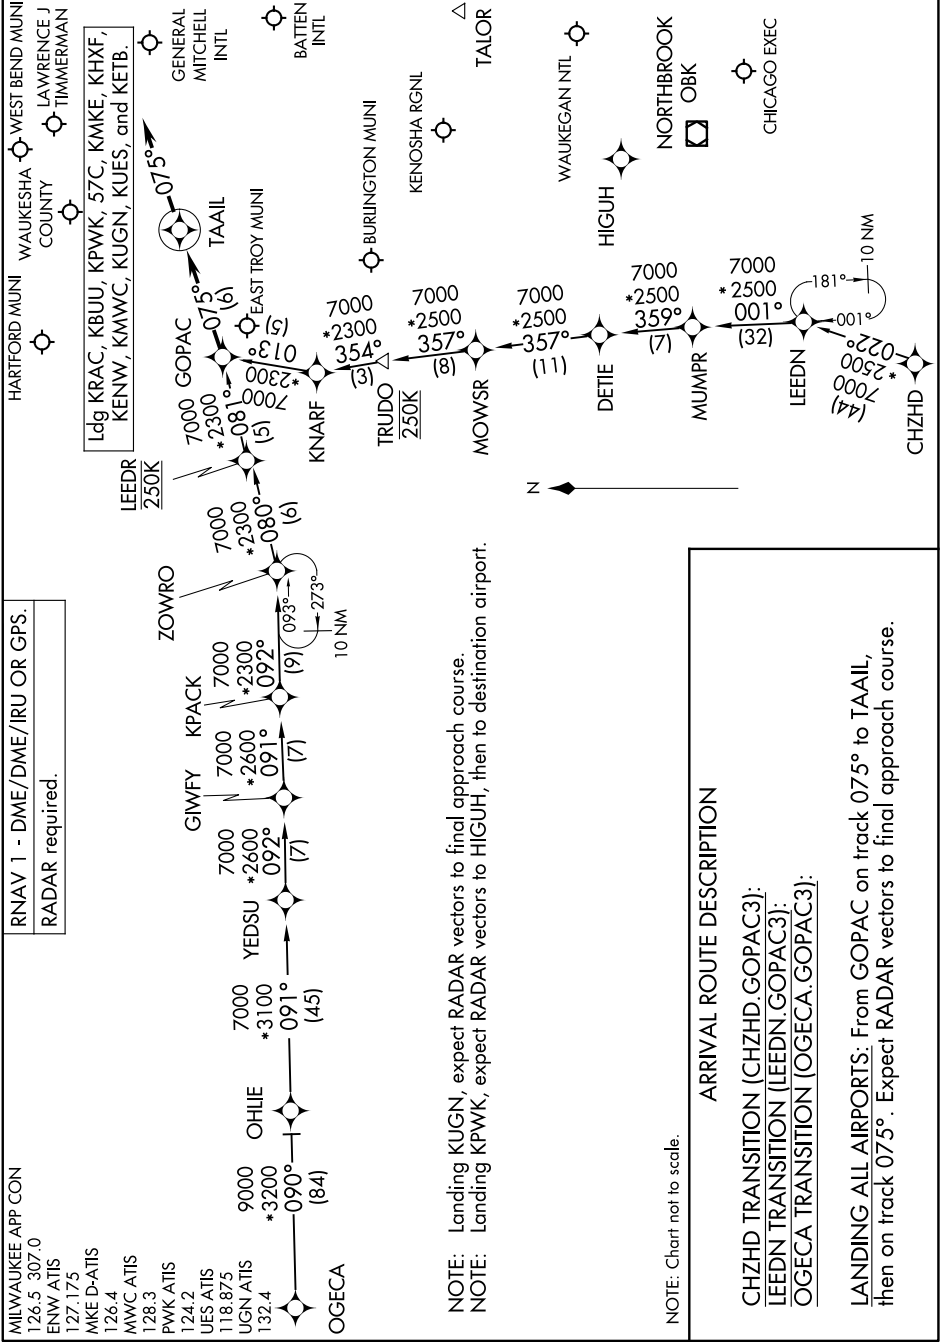

GOPAC THREE ARRIVAL(RNAV)

AL-262 (FAA)

MILWAUKEE, WISCONSIN

EC-3, 20 FEB 2025 to 20 MAR 2025

GOPAC THREE ARRIVAL(RNAV)

MILWAUKEE, WISCONSIN

EC-3, 20 FEB 2025 to 20 MAR 2025