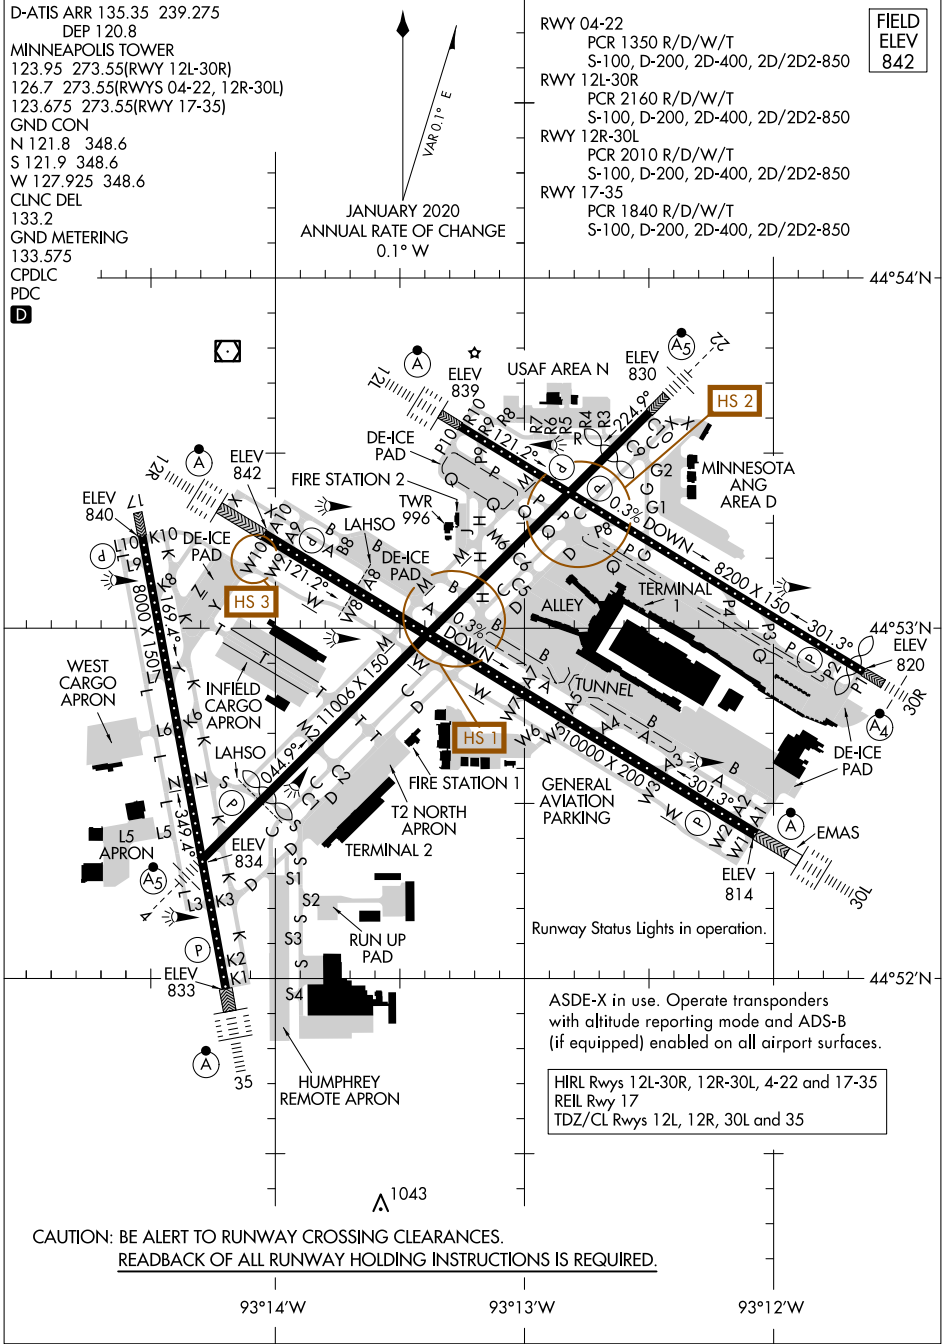

24305 **AIRPORT DIAGRAM** MINNEAPOLIS-ST PAUL INTL/WOLD-CHAMBERLAIN (MSP) AL-264 (FAA) MINNEAPOLIS, MINNESOTA

NC-1, 20 FEB 2025 to 20 MAR 2025

NC-1, 20 FEB 2025 to 20 MAR 2025

AIRPORT DIAGRAM MINNEAPOLIS, MINNESOTA MINNEAPOLIS-ST PAUL INTL/WOLD-CHAMBERLAIN (MSP) 24305