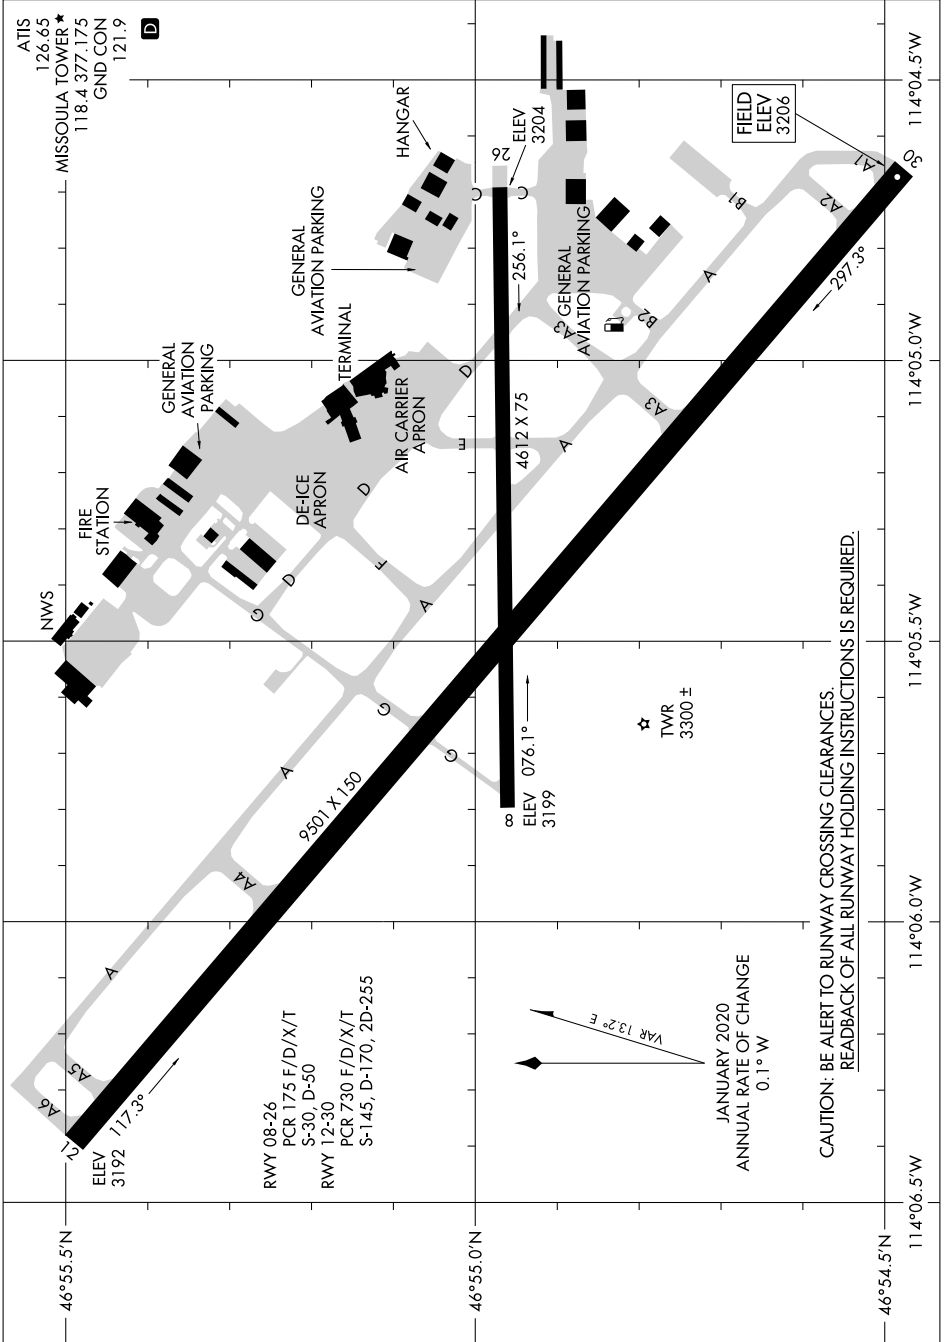

24361

AIRPORT DIAGRAM

MISSOULA MONTANA (MISO)
MISSOULA, MONTANA

AL-266 (FAA)

NW-1, 20 FEB 2025 to 20 MAR 2025

NW-1, 20 FEB 2025 to 20 MAR 2025

AIRPORT DIAGRAM

24361

MISSOULA, MONTANA
MISSOULA MONTANA (MISO)