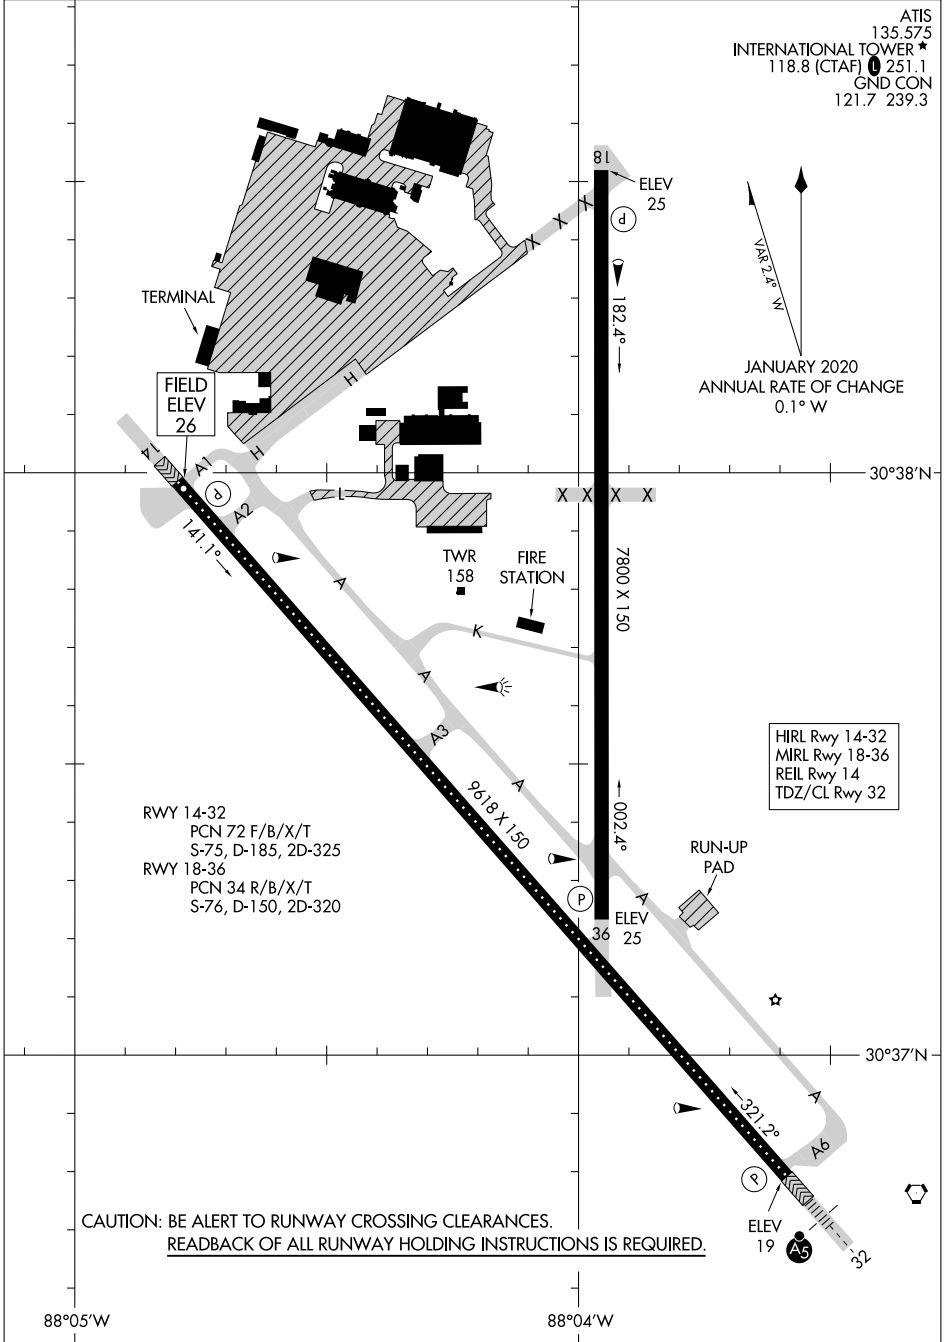

25051

AIRPORT DIAGRAM

AL-268 (FAA)

MOBILE INTL (B.F.M)
MOBILE, ALABAMA

ATIS 135.575
 INTERNATIONAL TOWER * 118.8 (CTAF) 251.1
 GND CON 121.7 239.3

SE-4, 20 FEB 2025 to 20 MAR 2025

SE-4, 20 FEB 2025 to 20 MAR 2025

CAUTION: BE ALERT TO RUNWAY CROSSING CLEARANCES.
READBACK OF ALL RUNWAY HOLDING INSTRUCTIONS IS REQUIRED.

AIRPORT DIAGRAM

25051

MOBILE, ALABAMA
MOBILE INTL (B.F.M)