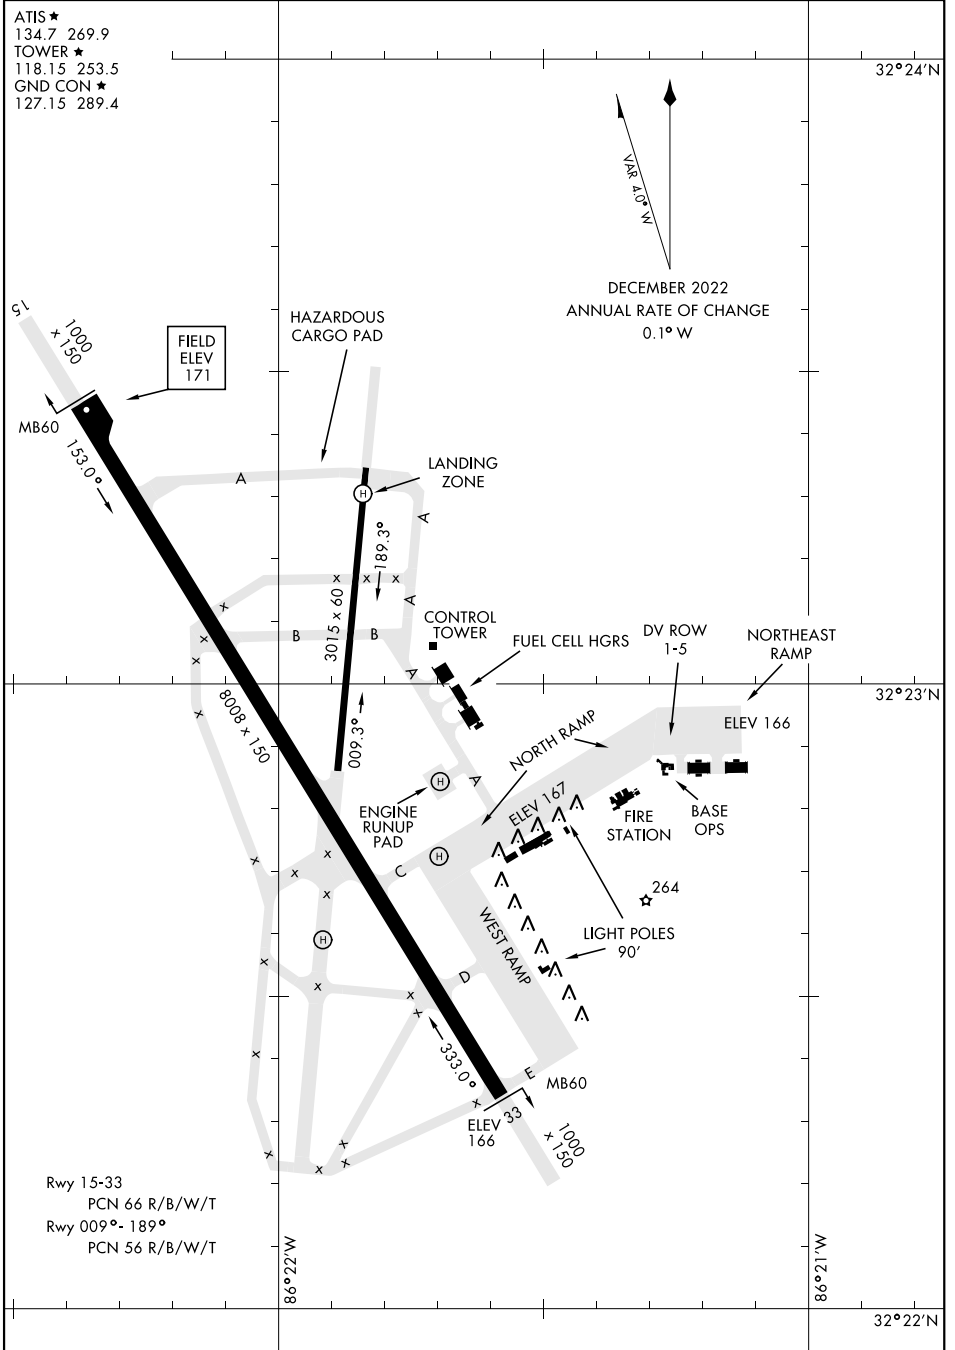

AIRPORT DIAGRAM

[USAF]

MAXWELL AFB (KMXF)

MONTGOMERY, ALABAMA

ATIS ★
 134.7 269.9
 TOWER ★
 118.15 253.5
 GND CON ★
 127.15 289.4

32°24'N

DECEMBER 2022
 ANNUAL RATE OF CHANGE
 0.1° W

SE-4, 20 FEB 2025 to 20 MAR 2025

SE-4, 20 FEB 2025 to 20 MAR 2025

Rwy 15-33
 PCN 66 R/B/W/T
 Rwy 009°- 189°
 PCN 56 R/B/W/T

AIRPORT DIAGRAM

MONTGOMERY, ALABAMA

MAXWELL AFB (KMXF)

32°22'N