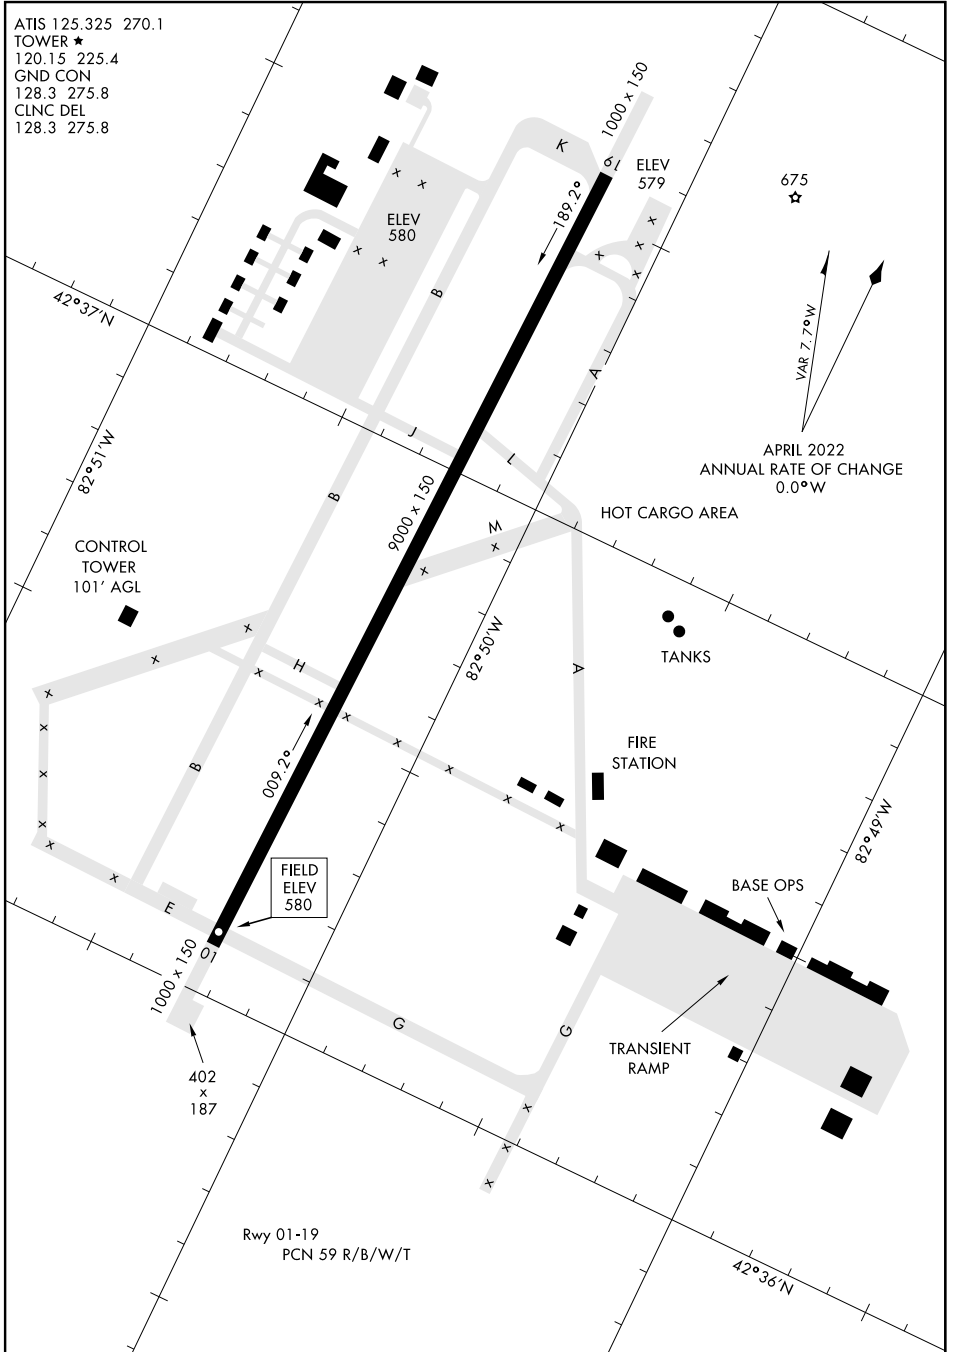

22111

# AIRPORT DIAGRAM

AL-276 [USAF]

SELFRIDGE ANGB (KMTC)

MT. CLEMENS, MICHIGAN

ATIS 125.325 270.1  
 TOWER ★  
 120.15 225.4  
 GND CON  
 128.3 275.8  
 CLNC DEL  
 128.3 275.8

EC-1, 20 FEB 2025 to 20 MAR 2025

# AIRPORT DIAGRAM

SELFRIDGE ANGB (KMTC)  
MT. CLEMENS, MICHIGAN