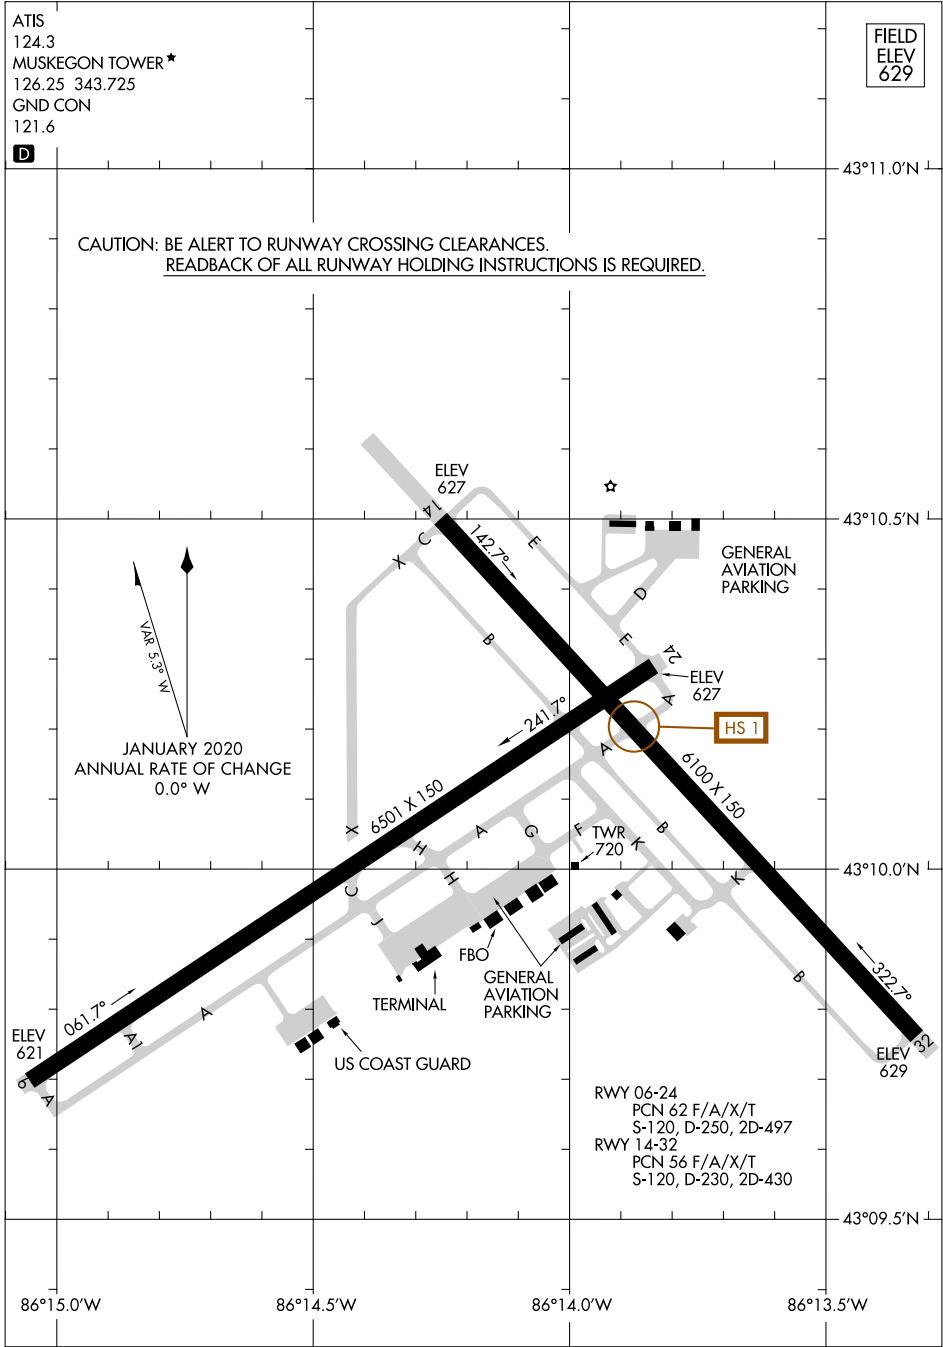

AIRPORT DIAGRAM

AL-278 (FAA)

MUSKEGON COUNTY (MKG)
MUSKEGON, MICHIGAN

EC-1, 20 FEB 2025 to 20 MAR 2025

EC-1, 20 FEB 2025 to 20 MAR 2025