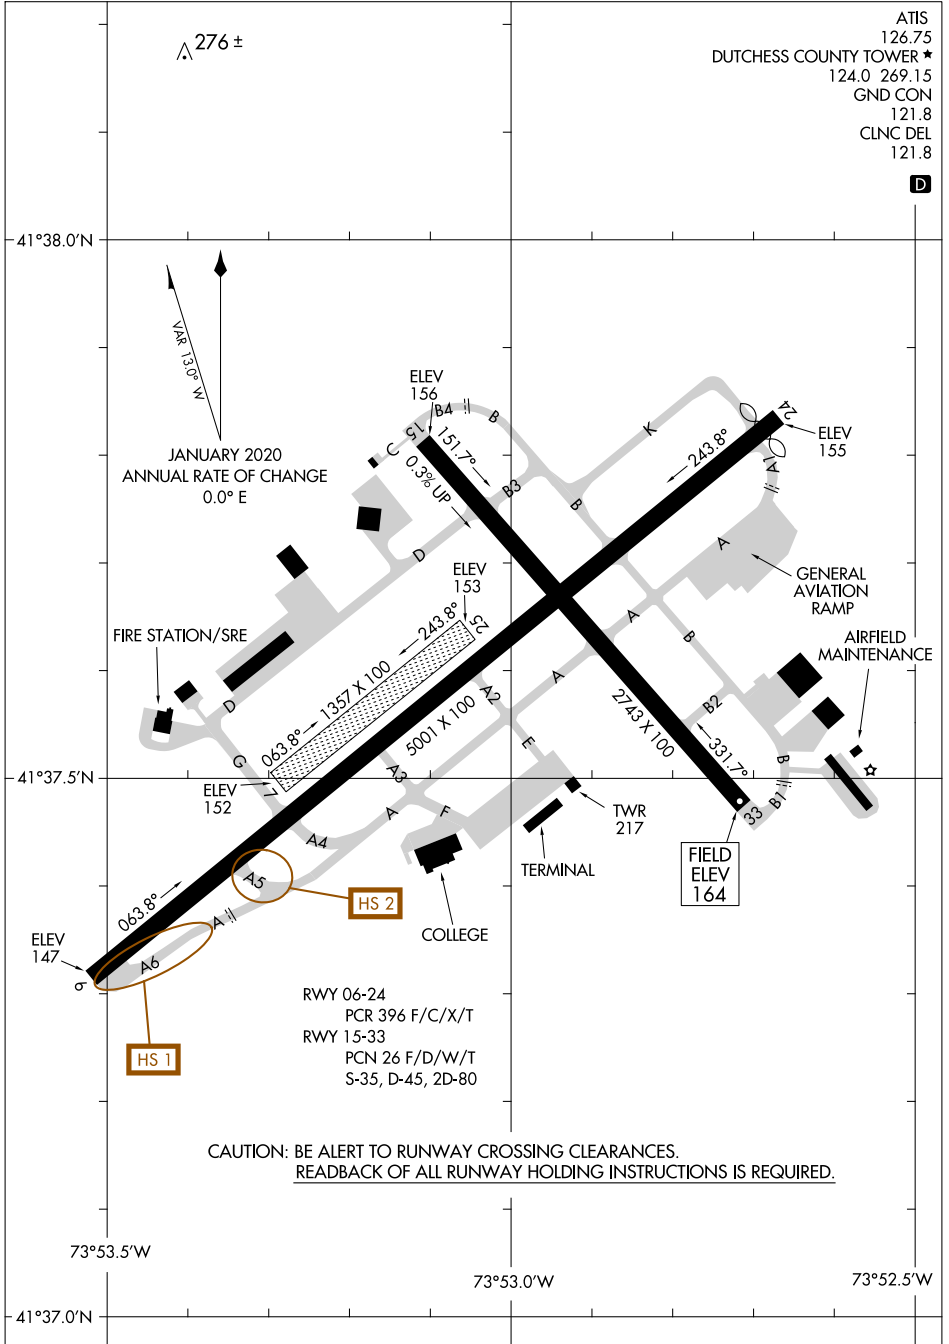

24305

# AIRPORT DIAGRAM

AL-286 (FAA)

HUDSON VALLEY RGNL (POU)  
POUGHKEEPSIE, NEW YORK

NE-2, 20 FEB 2025 to 20 MAR 2025

NE-2, 20 FEB 2025 to 20 MAR 2025

# AIRPORT DIAGRAM

24305

POUGHKEEPSIE, NEW YORK  
HUDSON VALLEY RGNL (POU)