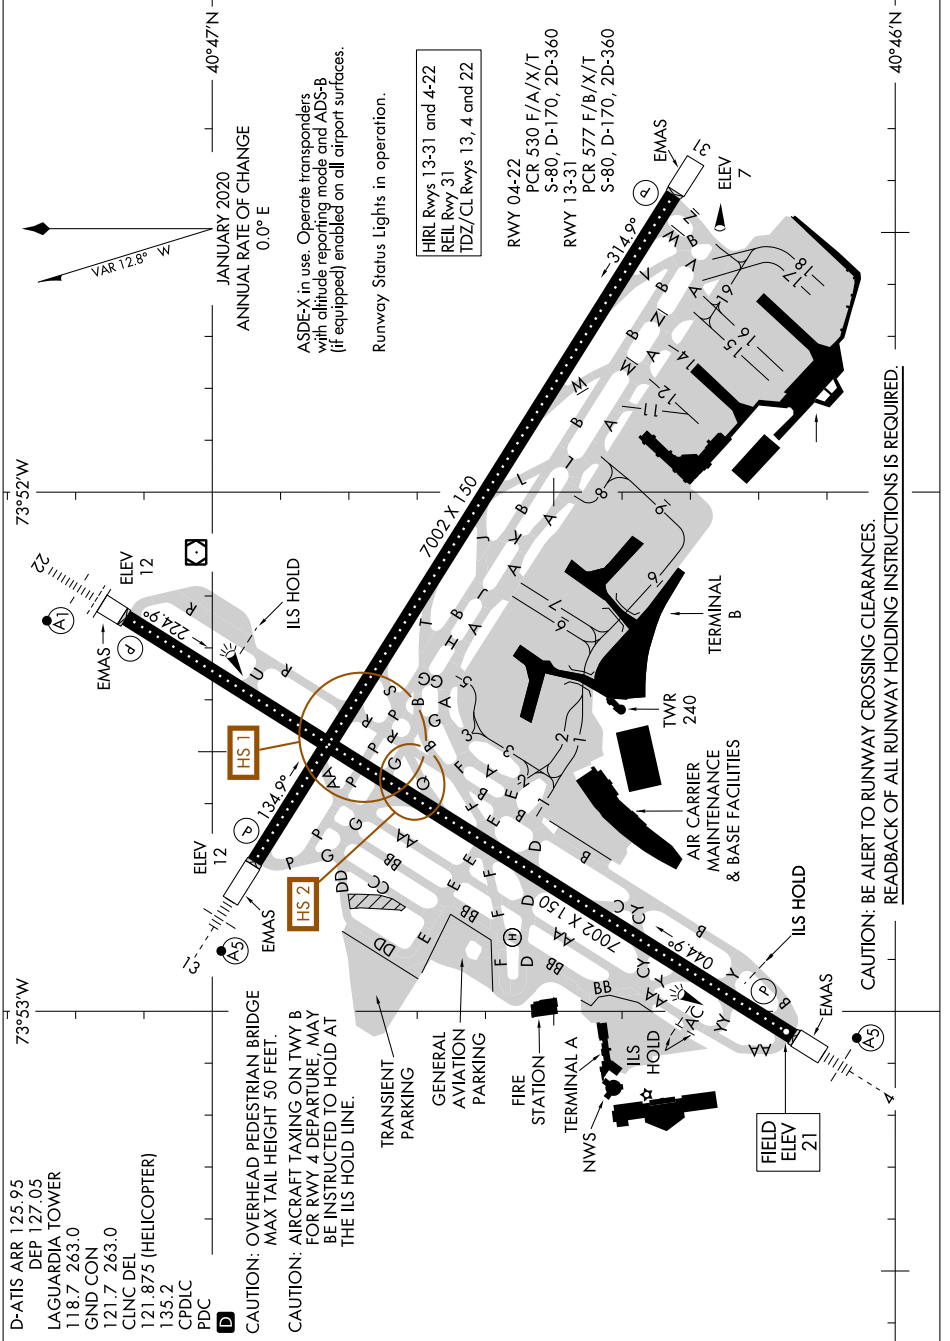

AIRPORT DIAGRAM

AL-289 (FAA)

LAGUARDIA (LGA)
NEW YORK, NEW YORK

NE-2, 20 FEB 2025 to 20 MAR 2025

NE-2, 20 FEB 2025 to 20 MAR 2025

AIRPORT DIAGRAM

NEW YORK, NEW YORK
LAGUARDIA (LGA)