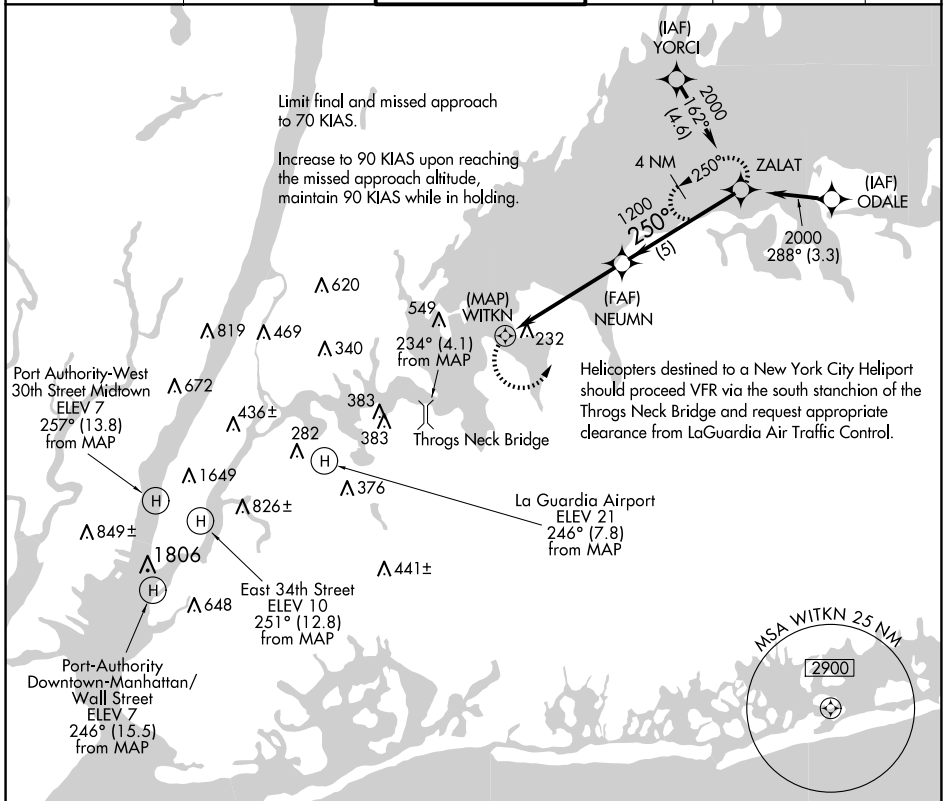

APP CRS 250°	Rwy Idg TDZE Apt Elev	N/A N/A N/A
------------------------	-----------------------------	-------------------

COPTER RNAV (GPS) 250°

LAGUARDIA (L.G.A)

NA	DME/DME RNP-0.3 NA. Use LaGuardia altimeter setting.	MISSED APPROACH: Climbing left turn to 1240, then climb to 2000 direct ZALAT and hold. (Maintain heading 070° until 1240).
----	---	--

CATEGORY	COPTER
LNAV MDA	520- ³ / ₄ 391 (400- ³ / ₄)

NE-2, 20 FEB 2025 to 20 MAR 2025

NE-2, 20 FEB 2025 to 20 MAR 2025