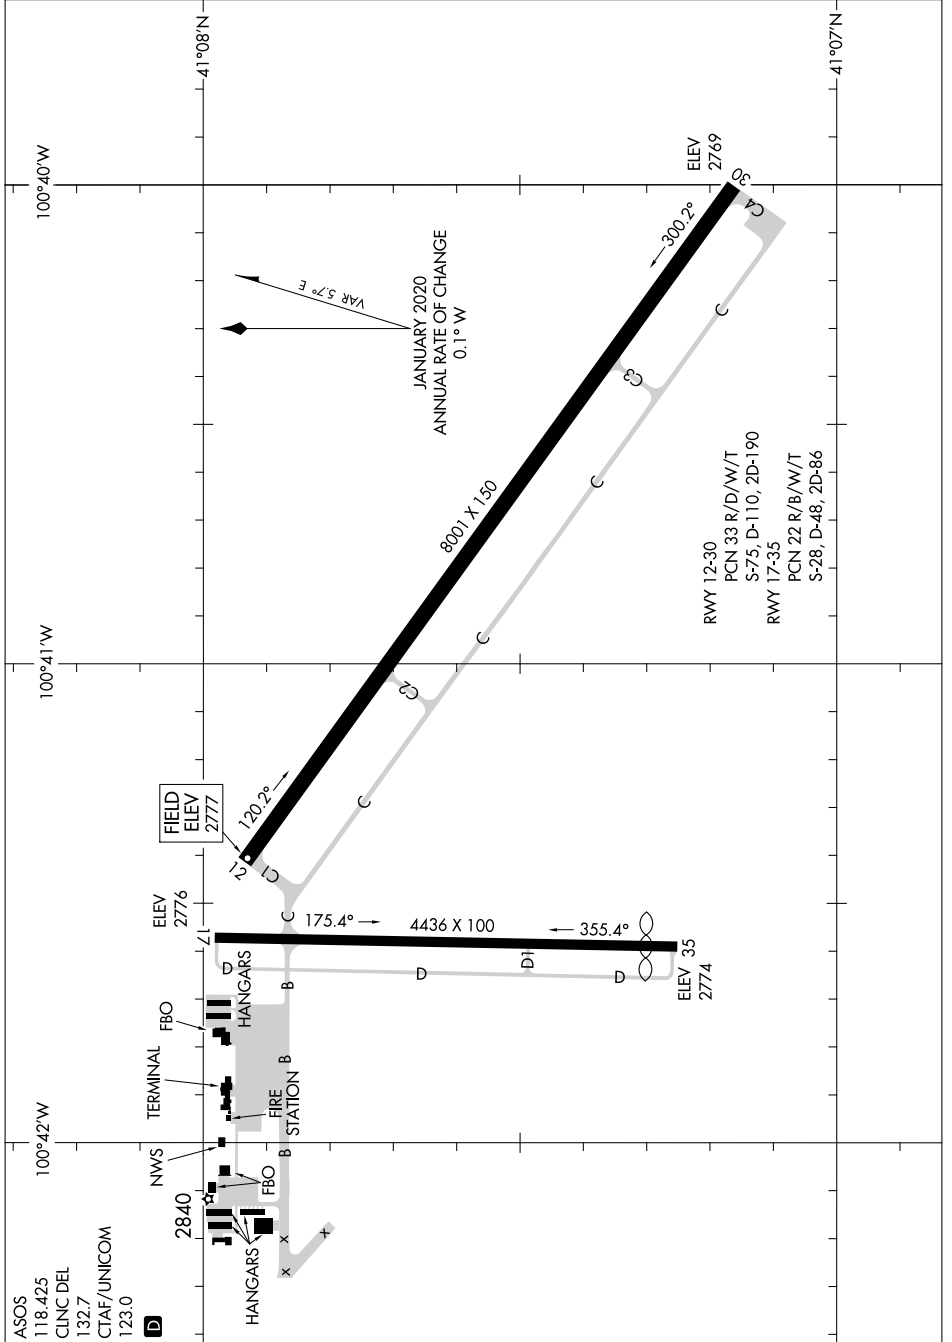

AIRPORT DIAGRAM

NORTH PLATTE RGNL/LEE BIRD FLD (L.B.F.)
NORTH PLATTE, NEBRASKA

AL-292 (FAA)

NC-2, 20 FEB 2025 to 20 MAR 2025

NC-2, 20 FEB 2025 to 20 MAR 2025

AIRPORT DIAGRAM

NORTH PLATTE, NEBRASKA
NORTH PLATTE RGNL/LEE BIRD FLD (L.B.F.)