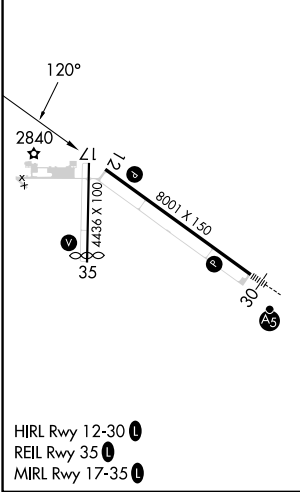

WAAS CH 50434 W12A	APP CRS 120°	Rwy Idg TDZE Apt Elev	8001 2777 2777
--	------------------------	-----------------------------	---

RNAV (GPS) RWY 12

NORTH PLATTE RGNL/LEE BIRD FLD (LBF)

RNP APCH-GPS. MISSED APPROACH: Climb to 4700 direct AJCIZ and hold.

⚠ For uncompensated Baro-VNAV systems, LNAV/VNAV NA below -23°C or above 52°C.

ASOS 118.425	DENVER CENTER 132.7 226.675	CLNC DEL 132.7	UNICOM 123.0 (CTAF)
------------------------	---------------------------------------	--------------------------	-------------------------------

NC-2, 20 FEB 2025 to 20 MAR 2025

NC-2, 20 FEB 2025 to 20 MAR 2025

ELEV 2777	D	TDZE 2777
-----------	----------	-----------

CATEGORY	A	B	C	D
LPV DA		2977-3/4	200 (200-3/4)	
LNAV/VNAV DA		3027-3/4	250 (300-3/4)	
LNAV MDA		3120-1	343 (400-1)	
C CIRCLING	3280-1 503 (600-1)	3340-1 563 (600-1)	3420-1 3/4 643 (700-1 3/4)	3560-2 1/2 783 (800-2 1/2)