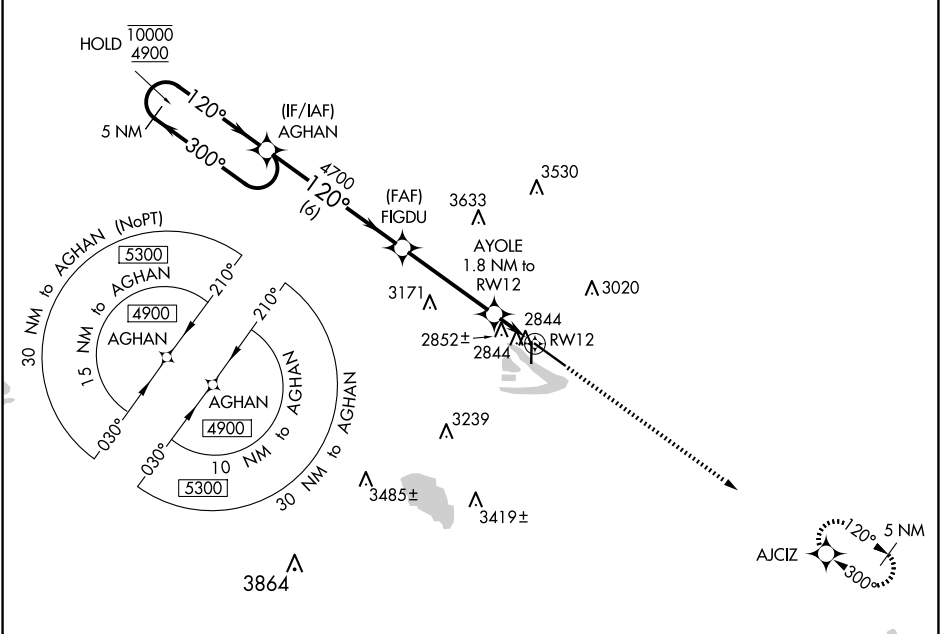

WAAS CH 50434 W12A	APP CRS 120°	Rwy Idg TDZE Apt Elev	8001 2777 2777
--	------------------------	-----------------------------	---

RNAV (GPS) RWY 12

NORTH PLATTE RGNL/LEE BIRD FLD (LBF)

RNP APCH-GPS. MISSED APPROACH: Climb to 4700 direct AJCIZ and hold.

⚠ For uncompensated Baro-VNAV systems, LNAV/VNAV NA below -23°C or above 52°C.

ASOS 118.425	DENVER CENTER 132.7 226.675	CLNC DEL 132.7	UNICOM 123.0 (CTAF)
------------------------	---------------------------------------	--------------------------	-------------------------------

NC-2, 20 FEB 2025 to 20 MAR 2025

NC-2, 20 FEB 2025 to 20 MAR 2025

ELEV 2777	D	TDZE 2777
-----------	----------	-----------

CATEGORY	A	B	C	D
LPV DA		2977-3/4	200 (200-3/4)	
LNAV/VNAV DA		3027-3/4	250 (300-3/4)	
LNAV MDA		3120-1	343 (400-1)	
C CIRCLING	3280-1 503 (600-1)	3340-1 563 (600-1)	3420-1 3/4 643 (700-1 3/4)	3560-2 1/2 783 (800-2 1/2)