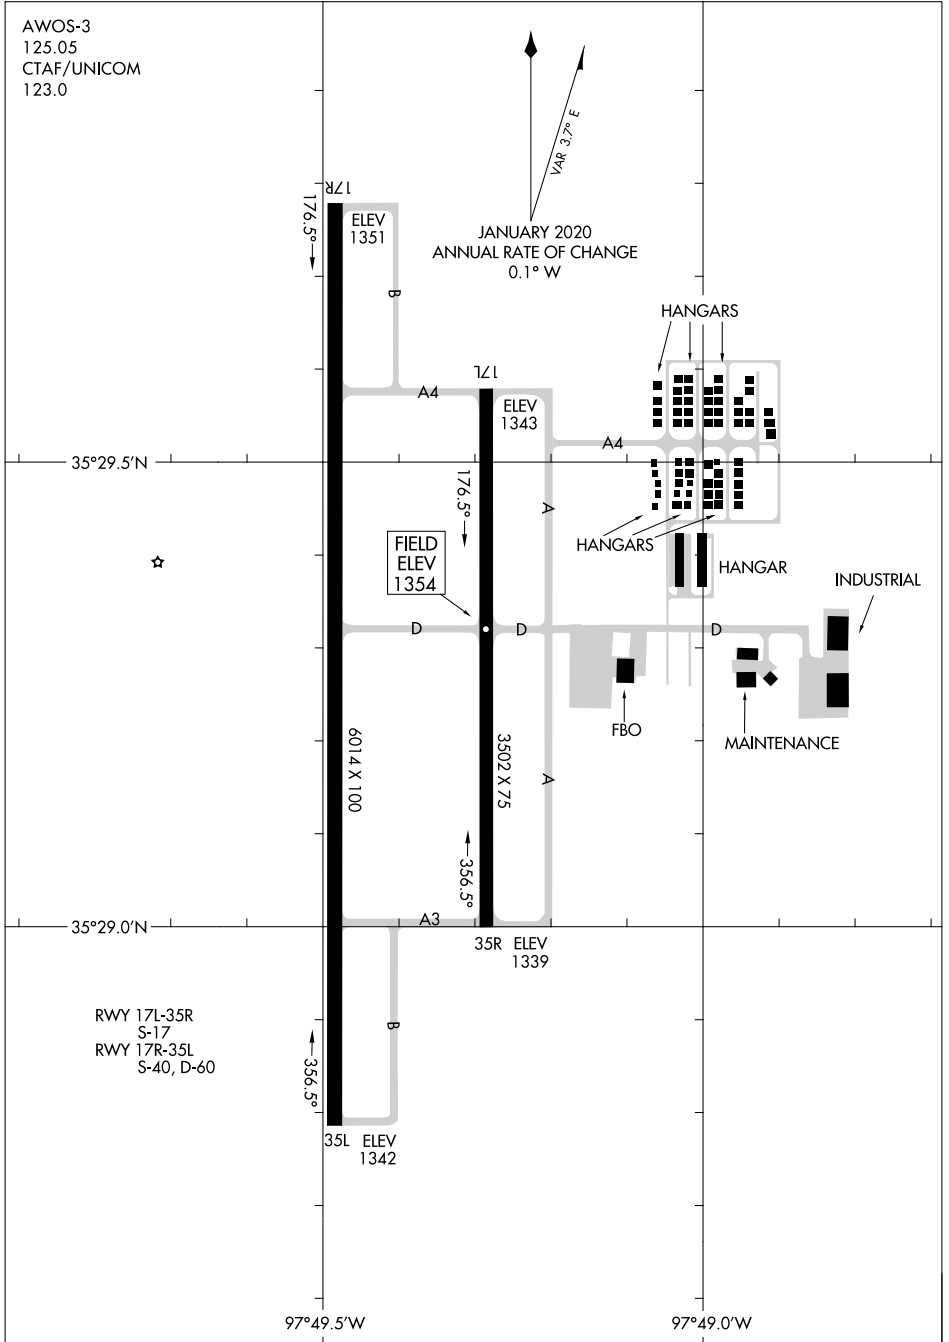

AIRPORT DIAGRAM

CLARENCE E PAGE MUNI (RCE)
OKLAHOMA CITY, OKLAHOMA

AL-298 (FAA)

SC-1, 20 FEB 2025 to 20 MAR 2025

SC-1, 20 FEB 2025 to 20 MAR 2025

AIRPORT DIAGRAM

OKLAHOMA CITY, OKLAHOMA
CLARENCE E PAGE MUNI (RCE)