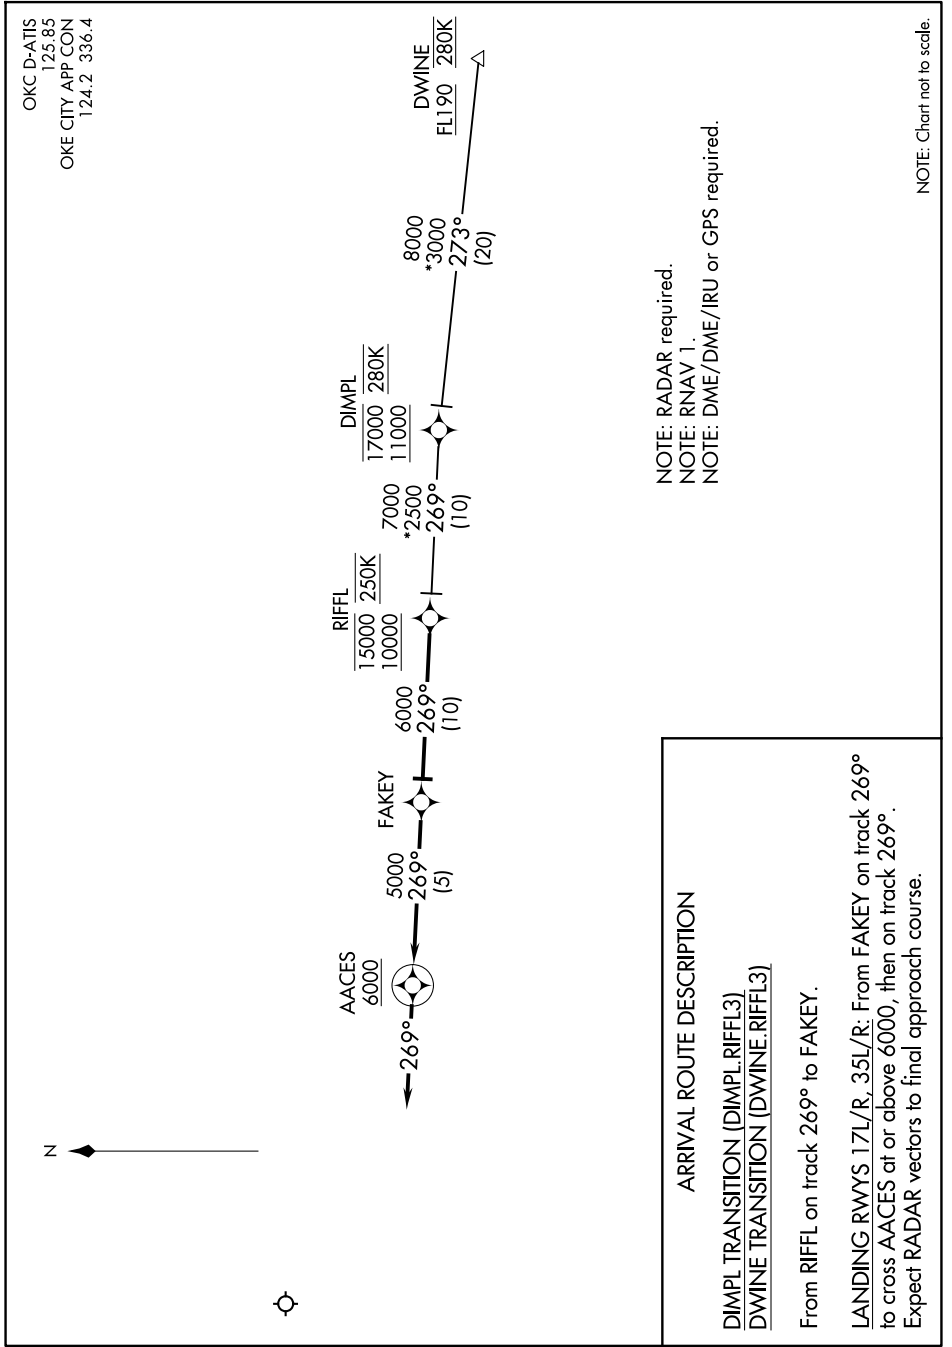

RIFFL THREE ARRIVAL (RNAV)

SC-1, 20 FEB 2025 to 20 MAR 2025

RIFFL THREE ARRIVAL (RNAV)

SC-1, 20 FEB 2025 to 20 MAR 2025