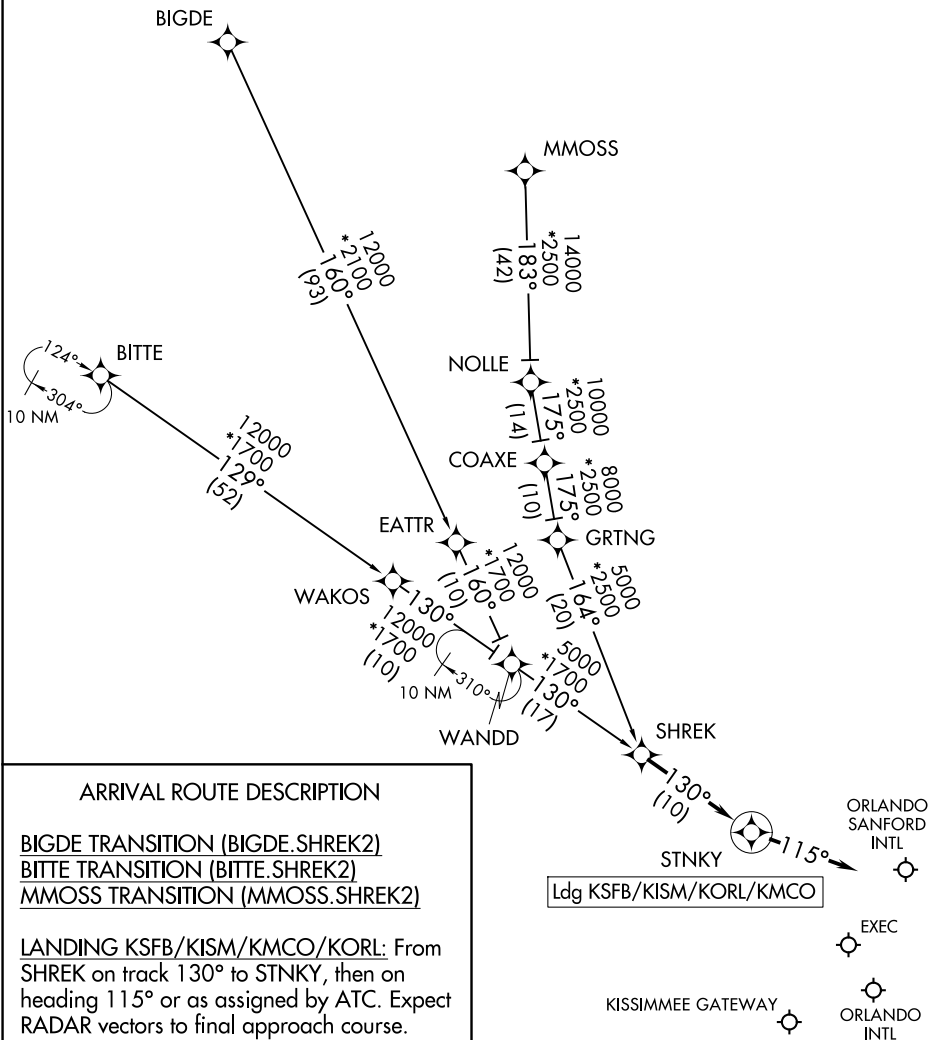

# SHREK TWO ARRIVAL (RNAV)

ORLANDO, FLORIDA

RNAV 1 - DME/DME/IRU or GPS.

RADAR required.

ORLANDO APP CON 134.05 339.8  
 JACKSONVILLE APP CON 128.675 263.05  
 ISM ATIS 128.775  
 MCO D-ATIS ARR 121.25  
 ORL ATIS 127.25  
 SFB ATIS 125.975

NOTE: Jets landing ISM and ORL, ATC assigned only.  
 NOTE: Turboprops and props only landing MCO.  
 NOTE: Landing all airports, expect RADAR vectors after STINKY.

NOTE: Chart not to scale.

# SHREK TWO ARRIVAL (RNAV)

(SHREK.SHREK2) 02DEC21

ORLANDO, FLORIDA

SE-3, 20 FEB 2025 to 20 MAR 2025

SE-3, 20 FEB 2025 to 20 MAR 2025